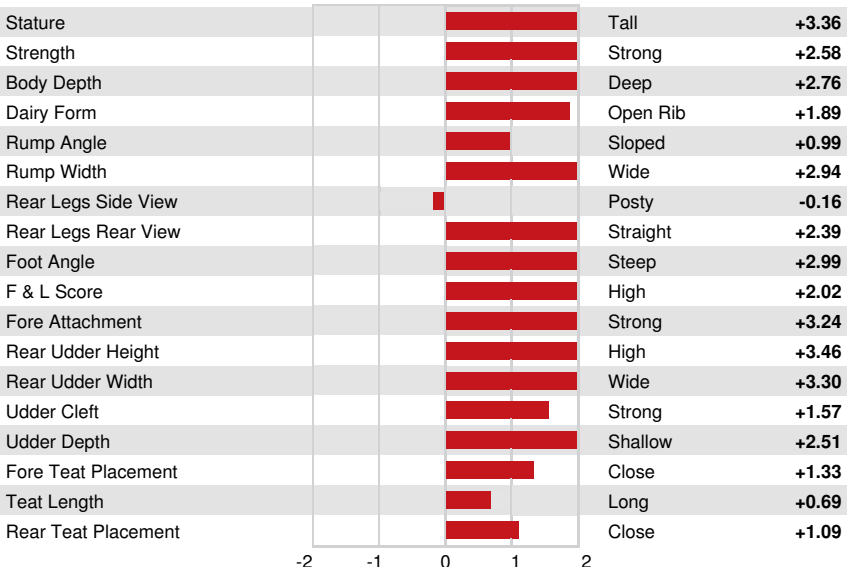

3STAR OH RANGER RED

CCC SOMEONE

LINDENRIGHT MOOVIN RC

CCC UNDENIED SOMETIMES VG-89-3YR-DEU

OUR-FAVORITE UNDENIED

CCC COMMANDER SUMMER

GTPI 2468

TD RC TL TY MWT TV 99%-I HH1F HH2F HH3F HH4F HH5F HH6F HCDF HMWF

Reg. #: HODEUM1604547041

aAa: 342516

DMS: 234,123

Born: 02/24/2022

Kappa Casein: AB

Beta Casein: A2A2

PRODUCTION		G Herds	G Dtrs	79% Rel	CDCB-G / 04-24				
Milk lbs	-68	Fat lbs	42	Fat %	+0.16	Protein lbs	15	Protein %	+0.06
NM$	266	CM$	281	FM$	177	GM$	184	DWP$	337
Feed Efficiency	66	RFI	-150	Feed Saved	-224	Methane Efficiency	102		

HEALTH & REPRODUCTION			Immunity 104	
Productive Life	1.6	Calf Immunity	103	
Somatic Cell Score	2.71	Cow Conception Rate	-2.2	
Daughter Pregnancy Rate	-2.1	Heifer Conception Rate	-0.4	
Livability	-0.5	Sire Calving Ease	3.3%	62% Rel
Heifer Livability	0.1	Daughter Calving Ease	2.5%	59% Rel
Fertility Index	-2.2	Sire Stillbirth	6.9%	
		Daughter Stillbirth	5.6%	

CONFORMATION		G Herds	G Dtrs	77% Rel	HAUSA-G / 04-24	
PTAT	3.22	Body Composite	2.46			
Udder Composite	2.27	Dairy Composite	2.19			
Feet & Legs Composite	1.56					

CCC UNDENIED SOMETIMES
GRANDDAM