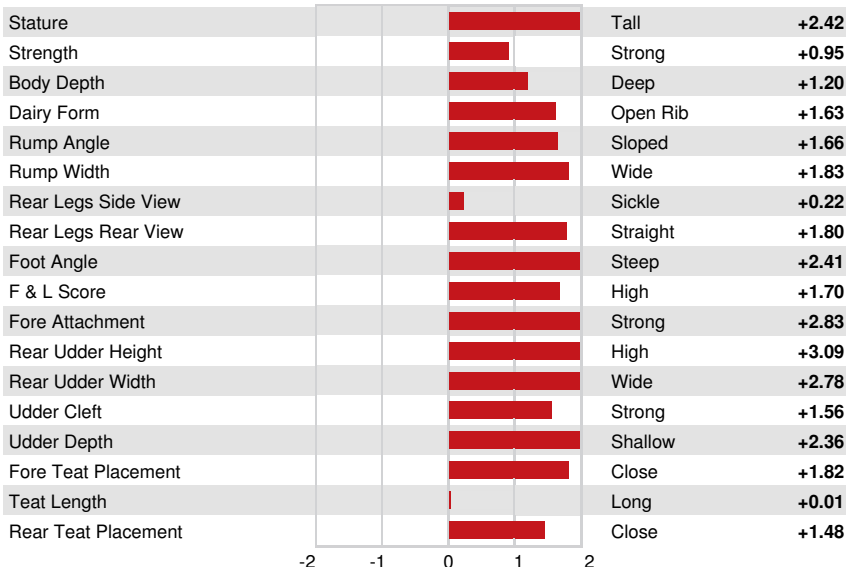

CONFORMATION G Herds G Dtrs 77% Rel HAUSA-G / 04-24

PTAT	2.52	Body Composite	0.88
Udder Composite	2.23	Dairy Composite	1.33
Feet & Legs Composite	1.35		

CCC UNDENIED SOMETIMES
GRANDDAM