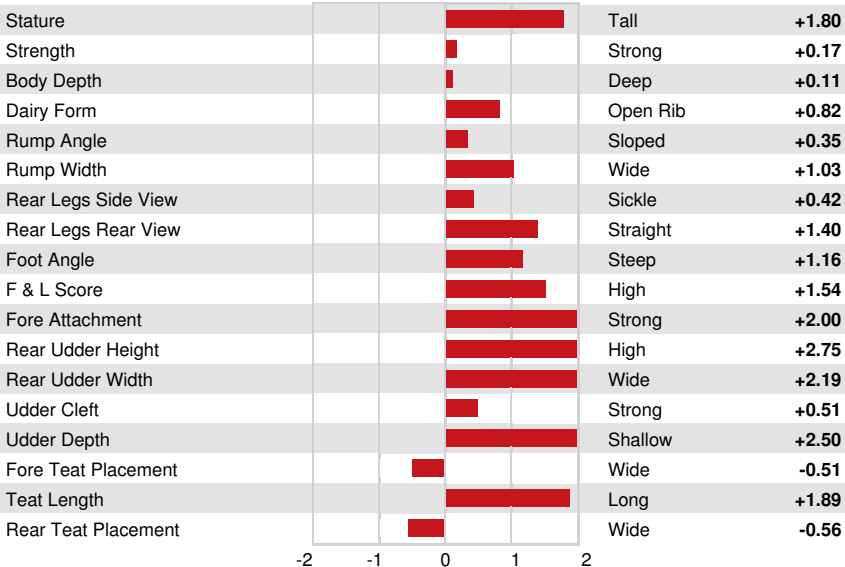

CONFORMATION G Herds G Dtrs 77% Rel HAUSA-G / 04-24

PTAT	2.00	Body Composite	0.33
Udder Composite	1.61	Dairy Composite	0.24
Feet & Legs Composite	1.20		

SNOWBIZ BREWMASTER SWAN
THIRD DAM