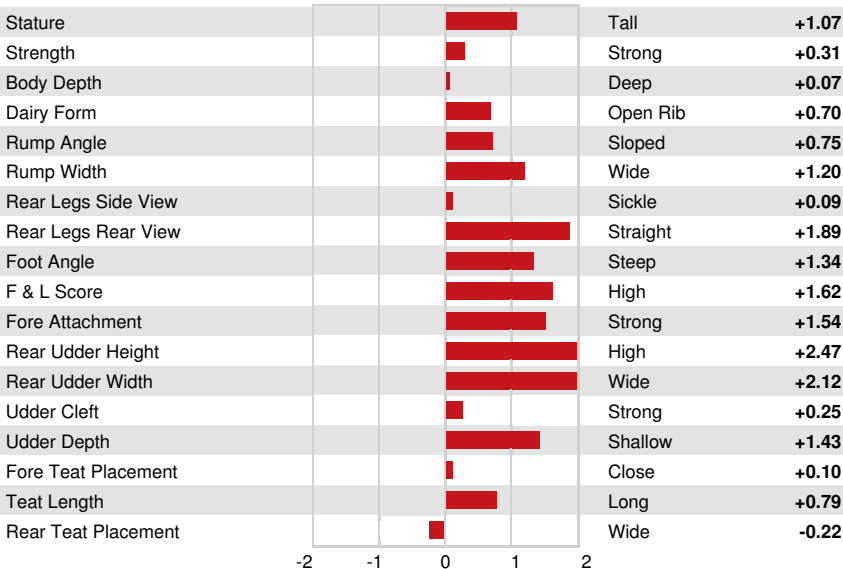

CONFORMATION G Herds G Dtrs 77% Rel HAUSA-G / 04-24

PTAT	1.46	Body Composite	0.35
Udder Composite	1.46	Dairy Composite	0.36
Feet & Legs Composite	1.55		

HAH ZAMBER
DAM