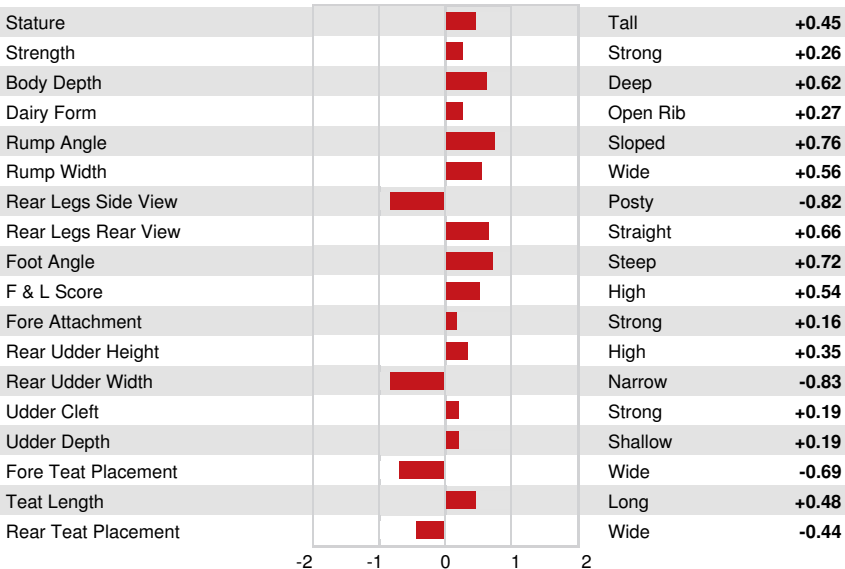

CONFORMATION 10938 Herds 36833 Dtrs 98% Rel MACE / 08-24

PTAT	0.25	Body Composite	0.31
Udder Composite	-0.19	Dairy Composite	-0.15
Feet & Legs Composite	0.50		

DELORME BRAWLER JOALYA