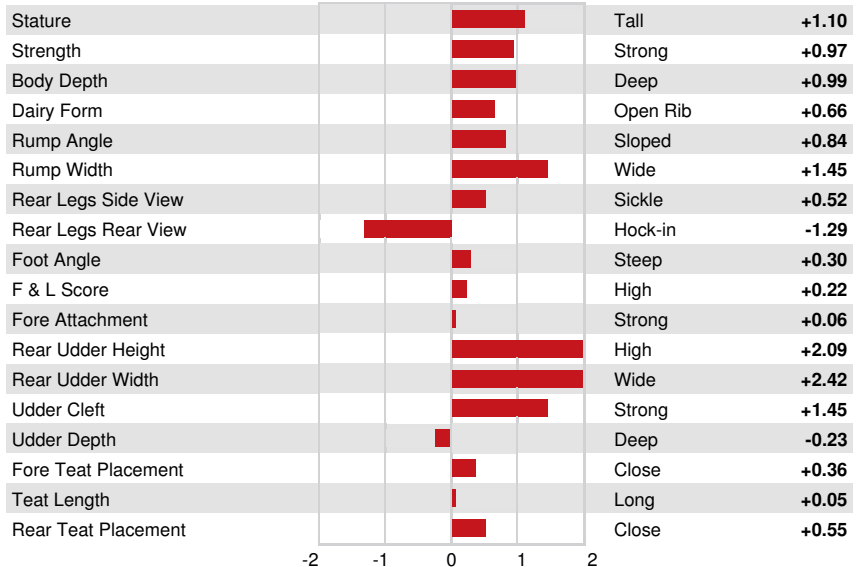

CONFORMATION 3009 Herds 9050 Dtrs 99% Rel MACE / 08-24

PTAT	0.89	Body Composite	0.97
Udder Composite	0.97	Dairy Composite	0.60
Feet & Legs Composite	-0.36		

CARLDOT BOMBERO FLURRY