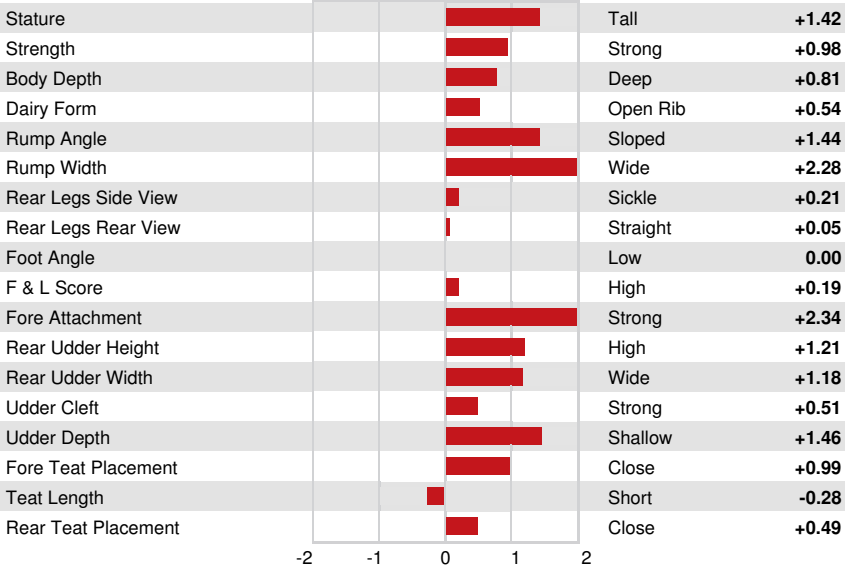

CONFORMATION 871 Herds 1421 Dtrs 91% Rel MACE / 04-24

PTAT	1.39	Body Composite	1.23
Udder Composite	1.13	Dairy Composite	0.60
Feet & Legs Composite	-0.16		

FLEURY LUMI LIMETTE