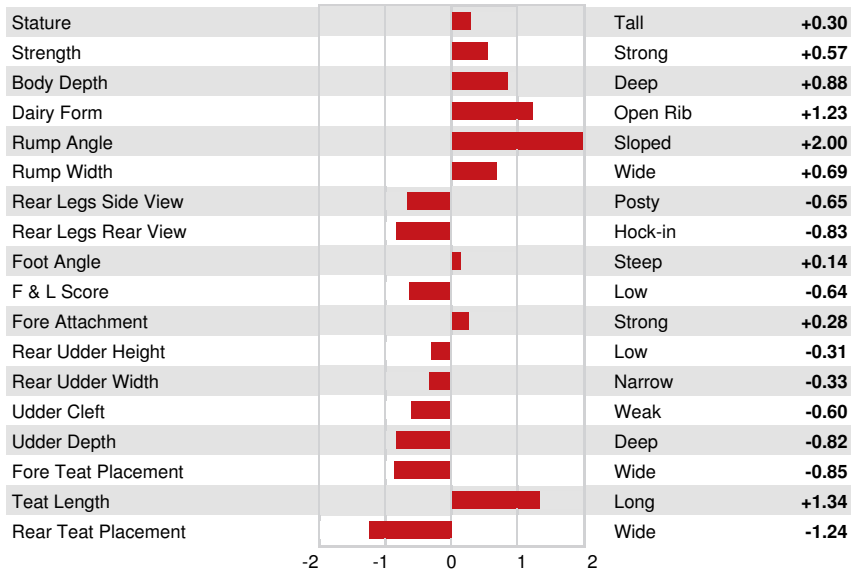

CONFORMATION 3207 Herds 9156 Dtrs 92% Rel MACE / 08-24

PTAT	0.23	Body Composite	0.09
Udder Composite	-0.62	Dairy Composite	0.84
Feet & Legs Composite	-0.78		

SUPERPOWER COMPOSITE

Left to Right DONSHER LEVANNA SUPERPOWER, CRITESDALE SUPERPOWER 680, SILVEROAK SUPERPOWER ANNABELLE