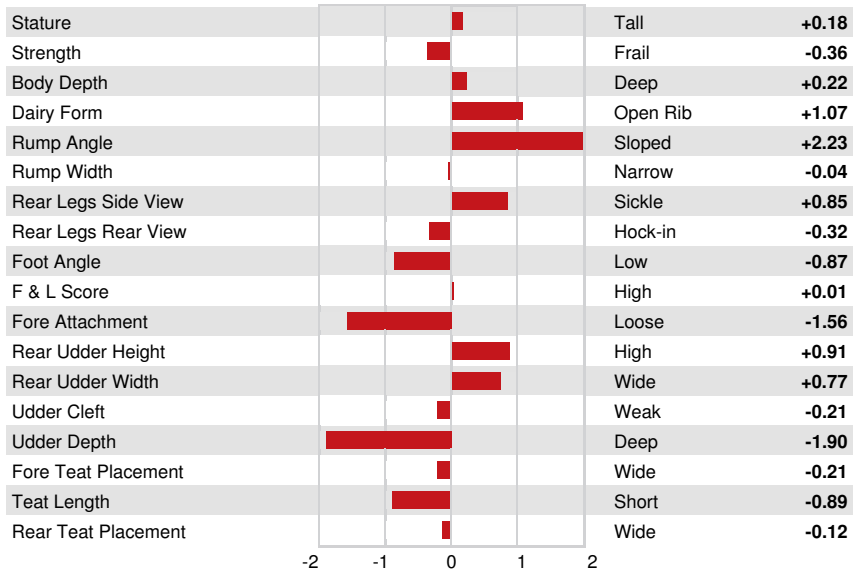

CONFORMATION 290 Herds 641 Dtrs 94% Rel MACE / 12-24

PTAT	-0.16	Body Composite	-0.71
Udder Composite	-0.45	Dairy Composite	-0.02
Feet & Legs Composite	-0.18		

DAY-DREAM BOUNCER 4806