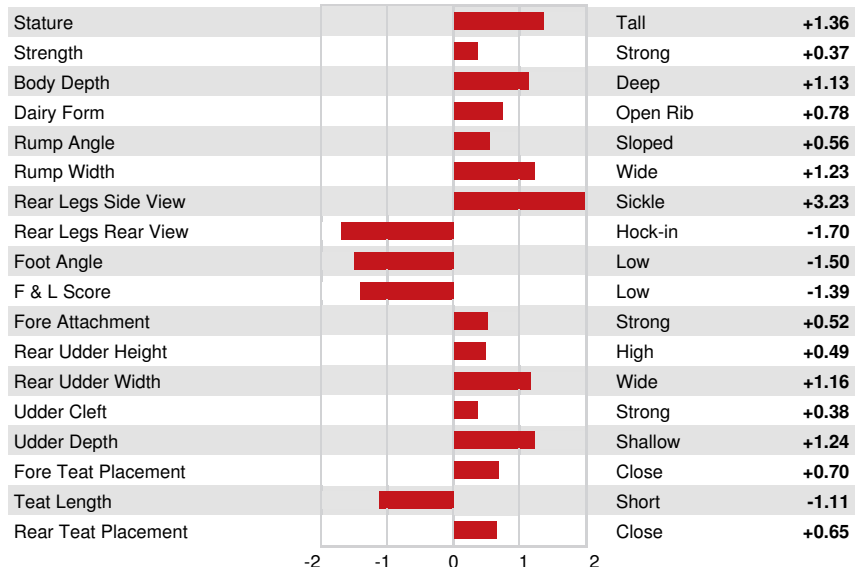

CONFORMATION 343 Herds 572 Dtrs 87% Rel MACE / 04-24

PTAT	0.42	Body Composite	0.51
Udder Composite	0.49	Dairy Composite	0.36
Feet & Legs Composite	-2.07		

OCD PLANET DIAMOND
Dam