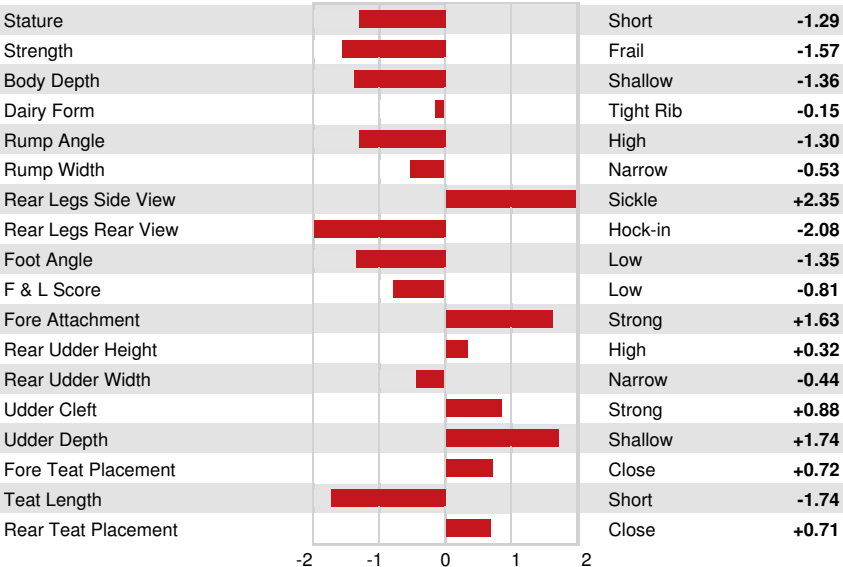

CONFORMATION 1323 Herds 3486 Dtrs 97% Rel MACE / 04-24

PTAT	0.26	Body Composite	-1.56
Udder Composite	1.03	Dairy Composite	-1.66
Feet & Legs Composite	-1.01		

GENO BLOODY SUNDAY