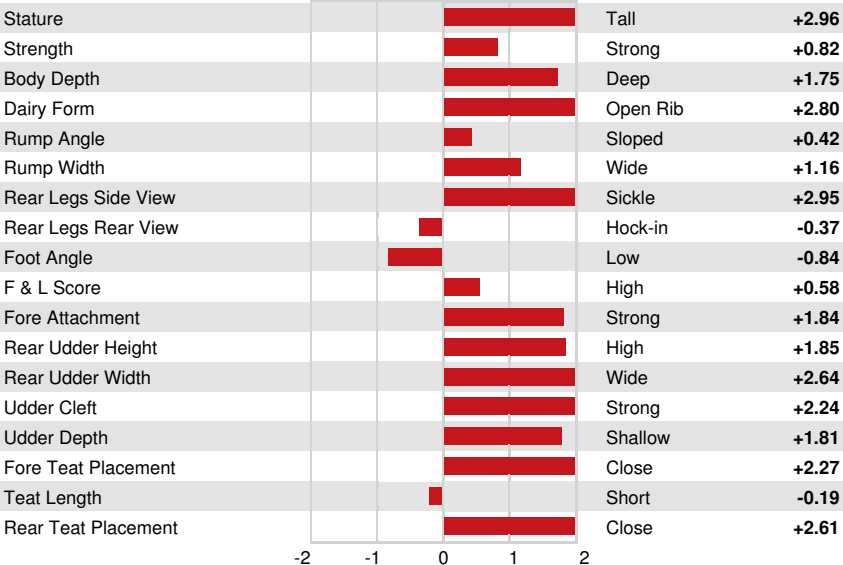

CONFORMATION 6461 Herds 23960 Dtrs 99% Rel MACE / 08-24

PTAT	2.03	Body Composite	0.29
Udder Composite	1.49	Dairy Composite	1.67
Feet & Legs Composite	-0.50		

AGRILAT MERIDIAN LIL KIM