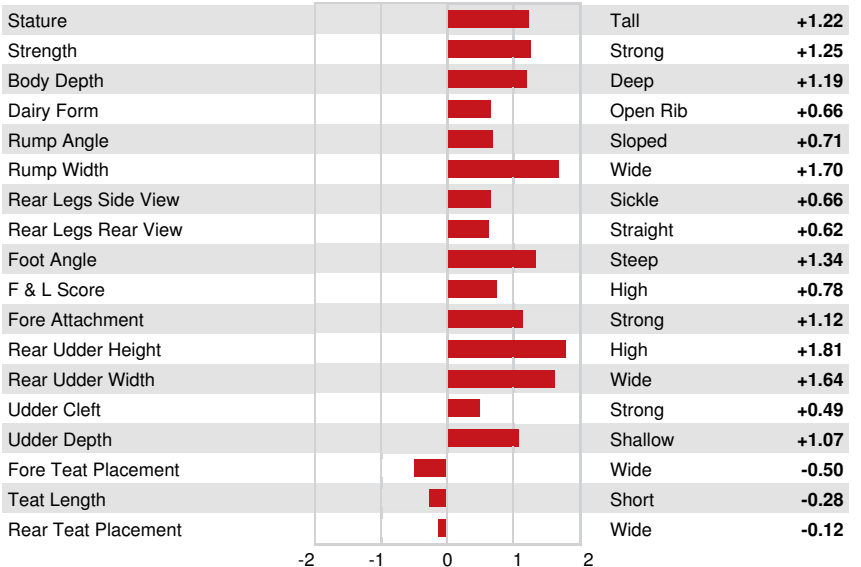

CONFORMATION 9070 Herds 42326 Dtrs 99% Rel MACE / 04-24

PTAT	1.30	Body Composite	1.25
Udder Composite	1.02	Dairy Composite	0.73
Feet & Legs Composite	0.55		

HANALEE IMPRESSION AUDI
DAUGHTER