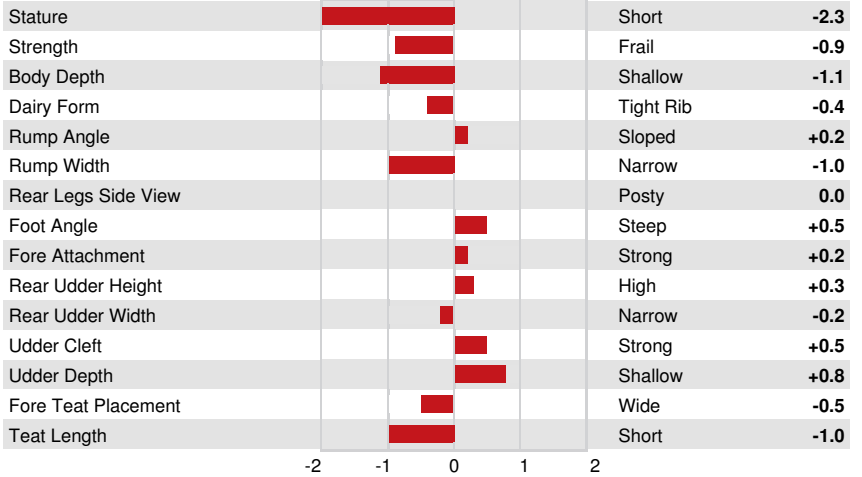

GPTI 527

TF AMF AH1F AH2C AHCF

Reg. #: AYCANN110368187 aAa: 453621 DMS:
Born: 12/23/2017 Kappa Casein: AA Beta Casein: A1A2

PRODUCTION				CDCB-G / 04-24	
G Herds	G Dtrs	47% Rel			
Milk lbs 641	Fat lbs 58	Fat % +0.16	Protein lbs 40	Protein % +0.10	
NM$ 595	CM$ 612	FM$ 490	GM$ 527		

HEALTH & REPRODUCTION				Immunity 104	
Productive Life	2.6	Calf Immunity	100		
Somatic Cell Score	2.75	Cow Conception Rate	-1.6		
Daughter Pregnancy Rate	-2.0	Heifer Conception Rate	1.1		
Livability	1.5				

CONFORMATION			ABA-G	
G Herds	G Dtrs	37% Rel		
PTAT	0.0			

PLEIN SOLEIL HEYDA
GRANDDAM