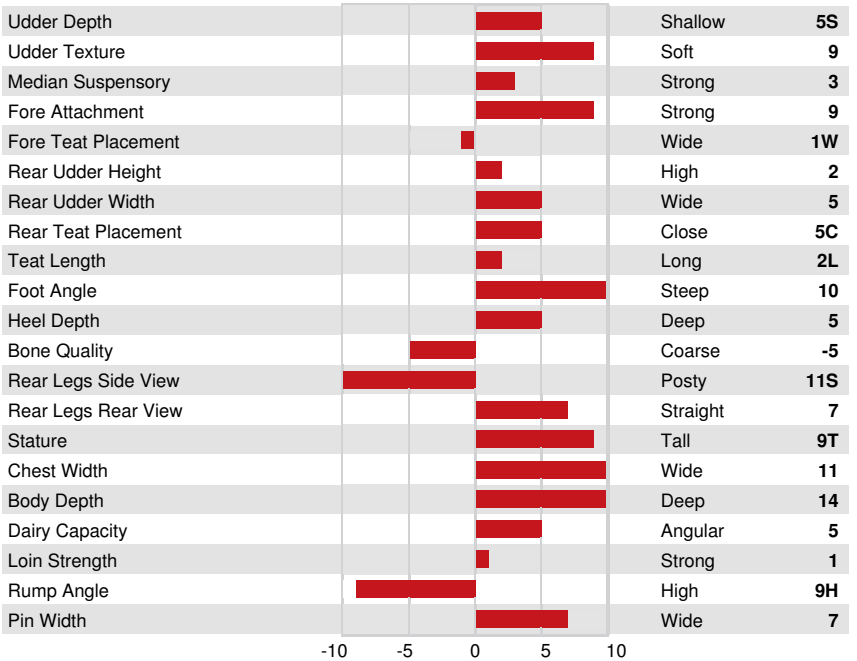

**PRODUCTION** 17 Herds 50 Daughters 82% Rel EBV 24\*APR

Milk kg	Fat kg	Fat %	Protein kg	Protein %
-86	3	+0.11	3	+0.12
Daughter Average (ME) Milk <b>8,805 kg</b> Fat <b>355 kg</b> Protein <b>298 kg</b>				

**HEALTH & REPRODUCTION**

Herd Life	101	Calving Ability	98
Somatic Cell Score	110	Daughter Calving Ability	98
Daughter Fertility	98	Milking Speed	101
Body Condition Score	113	Milking Temperament	107
Lactation Persistence	95		

**CONFORMATION** 17 Herds 35 Daughters 65% Rel EBV 24\*APR

Conformation	9	Dairy Strength	13
Mammary System	8	Rump	0
Feet & Legs	8	GP or Better %	83

CAMFLAT FOSTER MELANIE  
 DAUGHTER