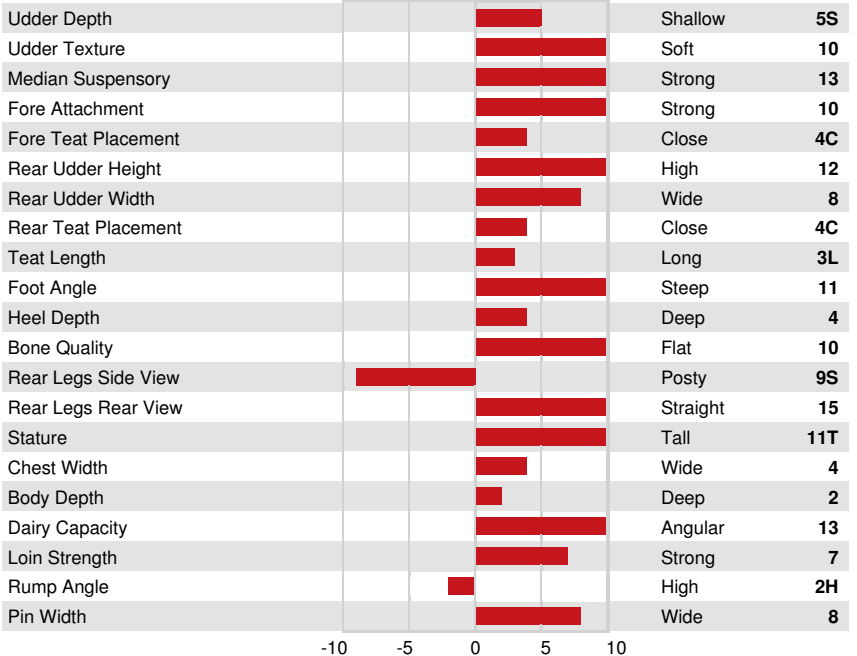

LENCREST TOBEFAMOUS
 DULET JORDAN GEORGIA VG-87-2YR-CAN
 AUDIBEL JORDAN
 DESPRESVERTS JOEL GLORIA EX-90-6YR-CAN 2*
 GUIMO JOEL
 LENCREST TEQUILA GLORY EX-91-5YR-CAN 2*

GPA LPI +2005 PRO\$ 1749 JH1F JNSF

CONFORMATION		G Herds	G Daughters	53% Rel	GPA 24*APR	
Conformation	18			Dairy Strength		13
Mammary System	15			Rump		9
Feet & Legs	11					

DULET JORDAN GEORGIA
DAM

DULET JORDAN GEORGIA
DAM