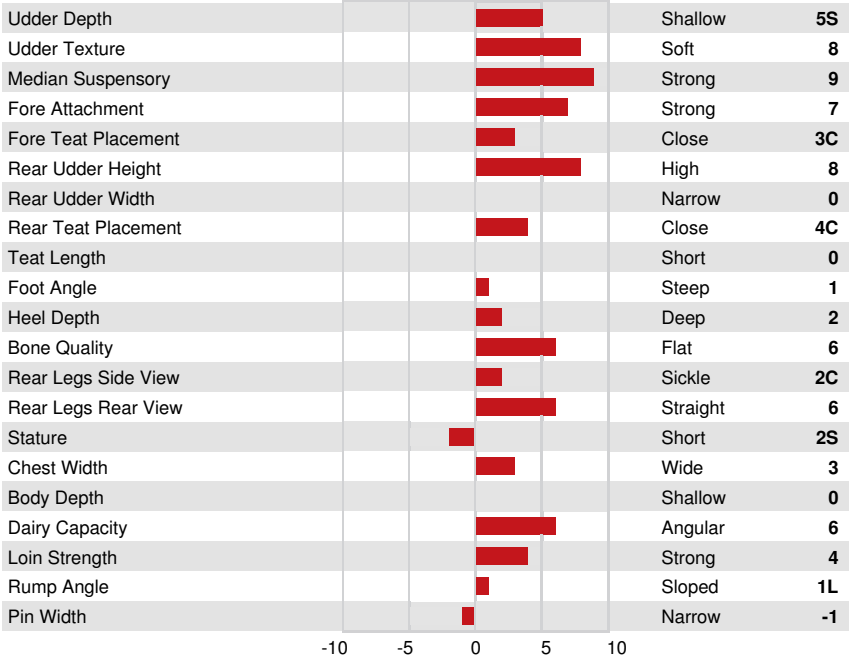

UNIQUE HP MATTADOR HEAVEN
DAM