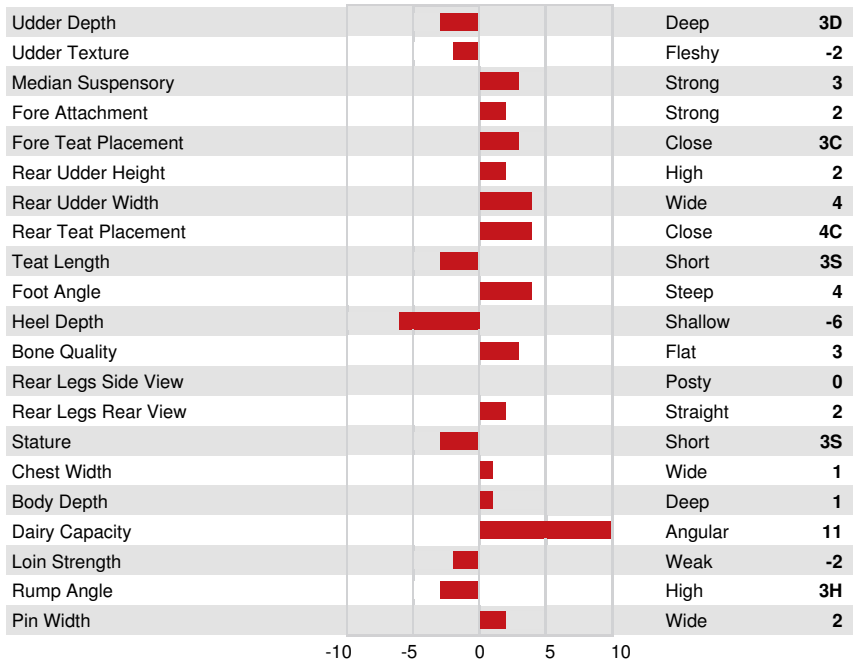

PROGENESIS SPIRAL

AHLEM LISTOWEL DREAM 53757-PP DES-77%-3YR-USA

HILLVIEW LISTOWEL-P

AHLEM CRITIC DREAM 49784-P VG-83%-3YR-USA

SCHULTZ LEGAL CRITIC-P

AHLEM FIT DREAM 45721 DES-76%-2YR-USA

GPA LPI +1910		PRO\$ 2160		JH1F JNSF	
Reg. #: JE840M3246946017	aAa: 561432	DMS: 561,135			
Born: 04/06/2022	Kappa Casein: BB	Beta Casein: A2A2			
PRODUCTION		G Herds	G Daughters	63% Rel	GPA 24*APR
Milk kg	Fat kg	Fat %	Protein kg	Protein %	
1779	66	-0.33	69	-0.01	

HEALTH & REPRODUCTION				Immunity 105	
Herd Life	102	Calf Immunity	108		
Somatic Cell Score	103	Calving Ability	102		
Daughter Fertility	98	Daughter Calving Ability	102		
Body Condition Score	95	Milking Speed	100		
Mastitis Resistance	102	Milking Temperament	102		
Lactation Persistency	104	Metabolic Disease Resistance	100		

CONFORMATION		G Herds	G Daughters	52% Rel	GPA 24*APR
Conformation	3	Dairy Strength		5	
Mammary System	2	Rump		-1	
Feet & Legs	0				

AHLEM LISTOWEL DREAM 53757-PP
DAM