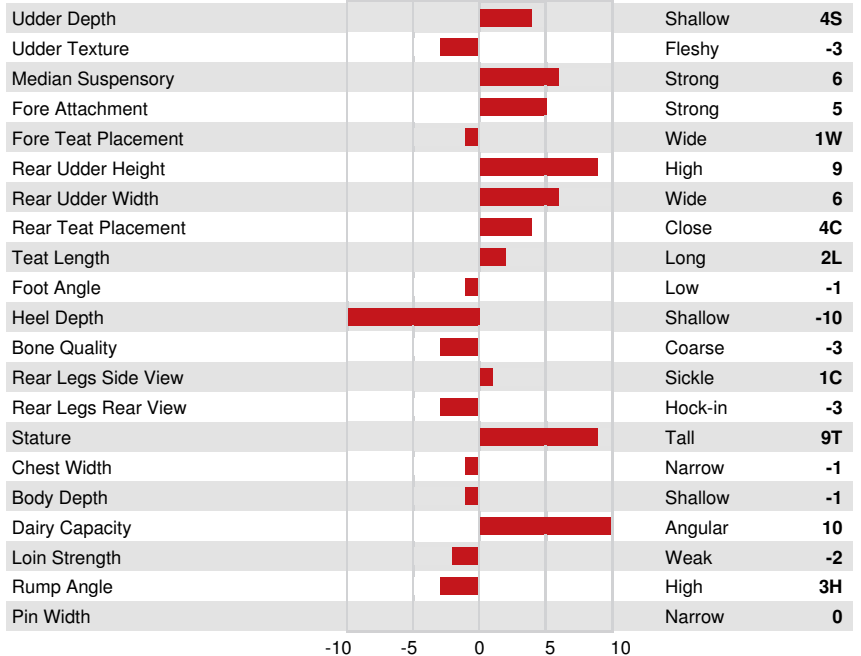

HEALTH & REPRODUCTION		Immunity 101	
Herd Life	98	Calf Immunity	102
Somatic Cell Score	95	Calving Ability	98
Daughter Fertility	96	Daughter Calving Ability	103
Body Condition Score	96	Milking Speed	102
Mastitis Resistance	96	Milking Temperament	98
Lactation Persistence	101	Metabolic Disease Resistance	100

CONFORMATION		G Herds	G Daughters	44% Rel	GPA 24*APR	
Conformation	3			Dairy Strength		3
Mammary System	6			Rump		-1
Feet & Legs	-9					

JX LUCKY HILL WILDFLOWER {6}

GRANDDAM

LUCKY HILL JOKER WABORITA

FOURTH DAM