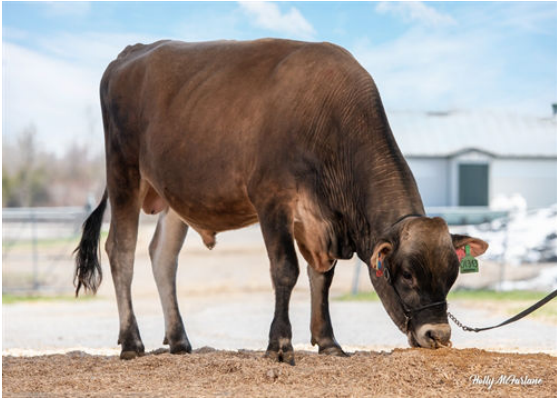

JX VIERRA SINATRA {4}
 JX LUCKY HILL WHISKEY {6} DES-78%-4YR-USA
 PROGENESIS DANCER
 JX LUCKY HILL TARHEEL WEMBERLY {5} VG-84%-6YR-USA
 JX FARIA BROTHERS TARHEEL {4}
 LUCKY HILL BALLISTIC WINNIE VG-85%-3YR-USA

JX LUCKY HILL WHISKEY {6}
 DAM

LUCKY HILL JOKER WABORITA
 FOURTH DAM

LUCKY HILL JOKER WABORITA
 FOURTH DAM

GPA LPI +1958 PRO\$ 2938 JH1F JNSF

Reg. #: JE840M3209774710 aAa: 423615 DMS: 234,246
 Born: 01/10/2021 Kappa Casein: AB Beta Casein: A2A2