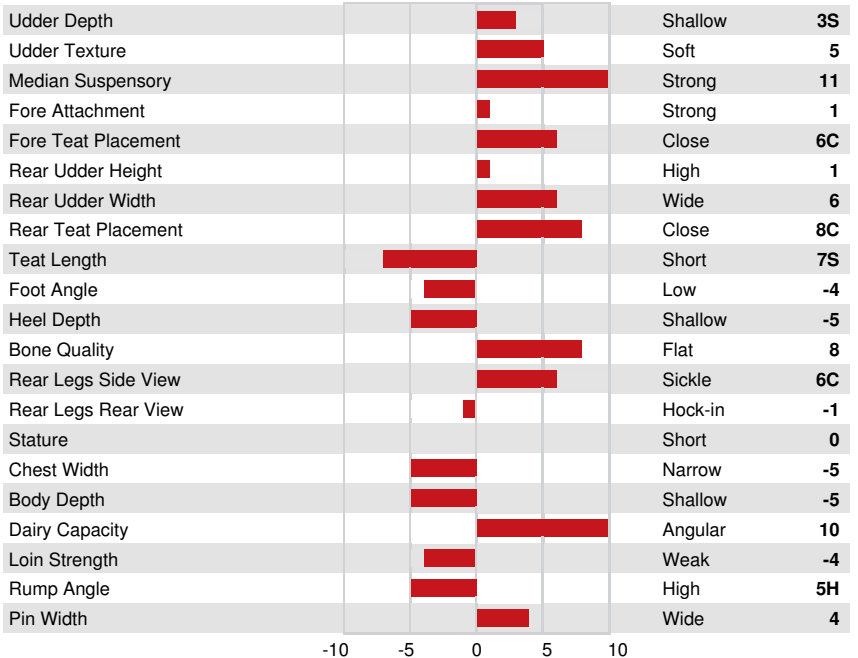

CONFORMATION GPA 24*APR

CONFORMATION		G Herds G Daughters 58% Rel		GPA 24*APR	
Conformation	4	Dairy Strength	-1		
Mammary System	6	Rump	-3		
Feet & Legs	0				

OAKLANE CHISEL DELLA 2130
THIRD DAM