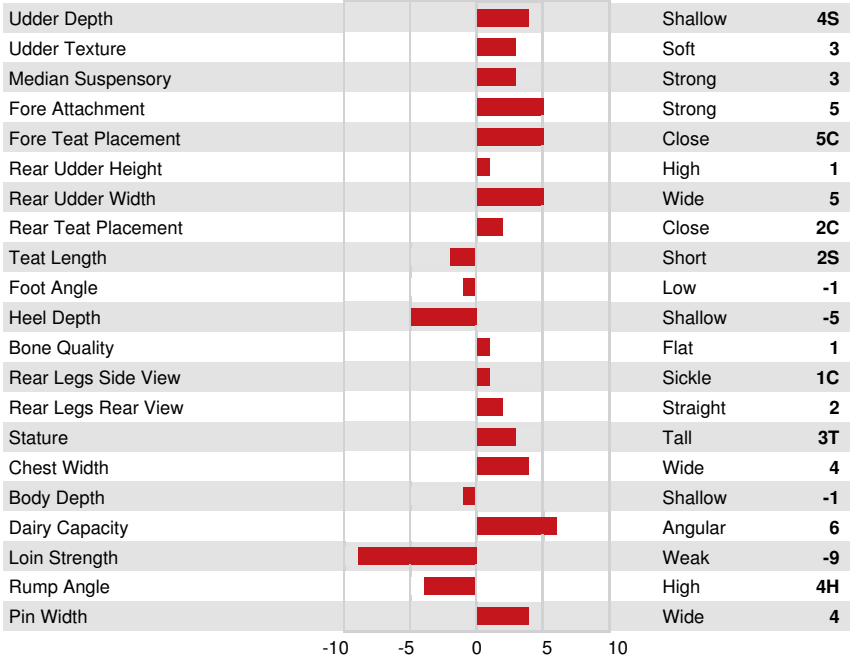

GMACE LPI +2018 PRO\$ 2335 JH1F JNSF

Reg. #: JE840M3144728626 aAa: 243615 DMS: 126,246
 Born: 09/25/2018 Kappa Casein: BB Beta Casein: A2A2

PRODUCTION		49 Herds 639 Daughters 84% Rel			GMACE 24*APR
Milk kg	Fat kg	Fat %	Protein kg	Protein %	
1291	83	+0.21	50	-0.01	

HEALTH & REPRODUCTION Immunity 93

Herd Life	106	Calf Immunity	98
Somatic Cell Score	99	Calving Ability	101
Daughter Fertility	104	Daughter Calving Ability	100
Body Condition Score	95	Milking Speed	102
Mastitis Resistance	100	Milking Temperament	99
Lactation Persistence	101	Metabolic Disease Resistance	100

CONFORMATION 28 Herds 236 Daughters 74% Rel GMACE 24*APR

Conformation	4	Dairy Strength	2
Mammary System	6	Rump	-5
Feet & Legs	-2		

SUNSET CANYON RENEGADE ANTHEM
THIRD DAM

SUNSET CANYON RENEGADE ANTHEM
THIRD DAM