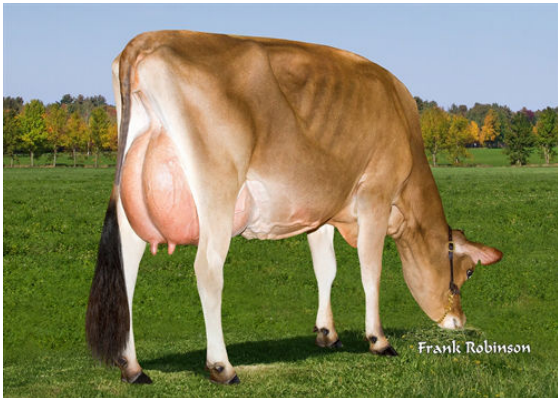

SUNSET CANYON MAXIMUM
 BW CENTURION IRIS K347 {6} EX-95%-9YR-USA
 SOONER CENTURION
 BW DC SHELLY N275 {5} EX-90%-3YR-USA
 DUNCAN CHIEF
 BW HERMITAGE A324 {4} VG-80%-2YR-USA

BW RENEGADE ABBY

BW RENEGADE RENEE