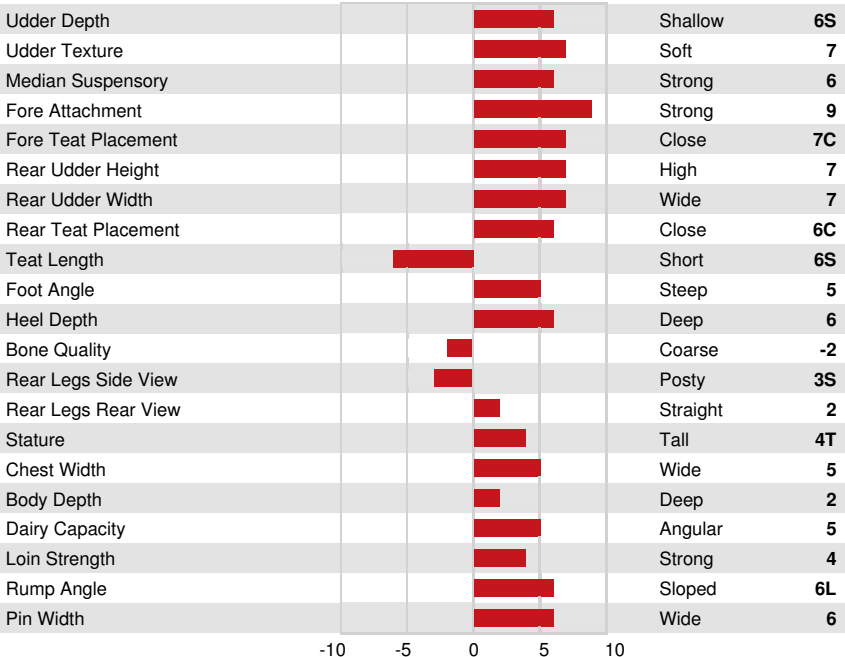

KINGS-RANSOM DROPBOX
S-S-I DOC HAVE NOT 8784 EX-96-5YR-USA DOM
WOODCREST KING DOC
FLY-HIGHER JEDI HAVENOT VG-87-5YR-CAN
S-S-I MONTROSS JEDI
COOKIECUTTER MASY HASHES VG-85-2YR-USA

GPA LPI +3457 PRO$ 1844

DPF RDF BLF CNF BYF MWF CVF HH1F HH2F HH3F HH4F HH5F HH6F HCDF HMWF

Reg. #: HO840M3272442038 aAa: 243516 DMS:
Born: 04/09/2023 Kappa Casein: AB Beta Casein: A2A2

PRODUCTION			GPA 24*^{AUG}	
Milk kg	Fat kg	Fat %	Protein kg	Protein %
750	28	-0.01	46	+0.16
Feed Efficiency	BMR	Methane Efficiency		
105	92	100		

HEALTH & REPRODUCTION		Immunity	102
Herd Life	107	Calf Immunity	94
Somatic Cell Score	106	Calving Ability	99
Daughter Fertility	105	Daughter Calving Ability	104
Body Condition Score	99	Milking Speed	94
Mastitis Resistance	105	Milking Temperament	101
Lactation Persistence	101	Metabolic Disease Resistance	102

CONFORMATION		GPA 24*^{AUG}	
Conformation	10	Dairy Strength	7
Mammary System	9	Rump	7
Feet & Legs	4		

S-S-I DOC HAVE NOT 8784
DAM