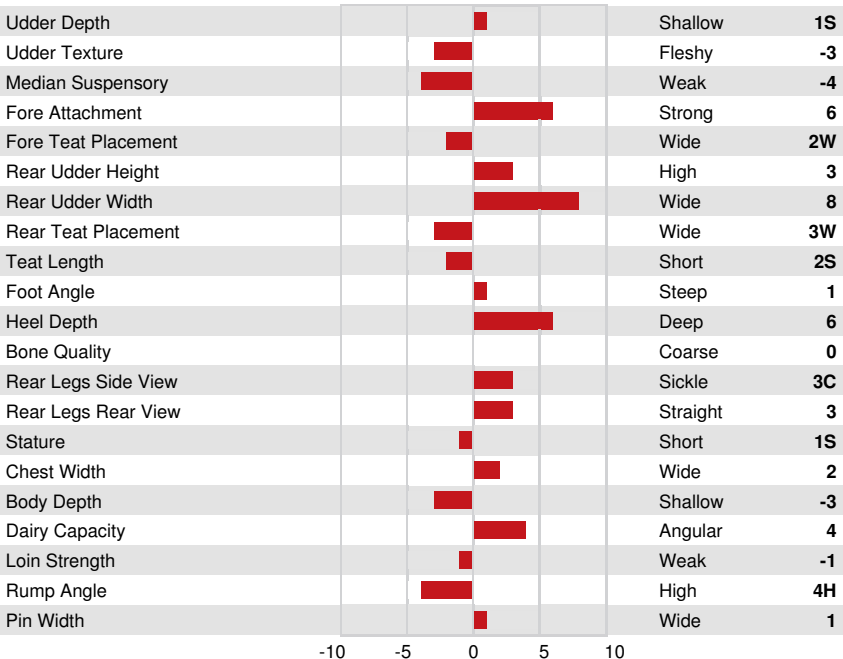

VELTHUIS COGNAC
SANDY-VALLEY SUGARPLUM EX-90-3YR-USA DOM
SIEMERS RENGD PERFECT
SANDY-VALLEY SUGAR HIGH GP-81-2YR-USA
PINE-TREE CW LEGACY
SANDY-VALLEY ETERNITY EX-92-5YR-USA DOM

GPA LPI +3736 PRO$ 2598

DPF RDF BLF CNF BYF MWF CVF HH1F HH2F HH3F HH4F HH5F HH6F HCDF HMWF

Reg. #: HO840M3257574075 aAa: 423561 DMS:
Born: 02/12/2023 Kappa Casein: AB Beta Casein: A2A2

PRODUCTION			GPA 24* AUG	
G Herds	G Daughters	80% Rel		
Milk kg 856	Fat kg 120	Fat % +0.74	Protein kg 65	Protein % +0.30
Feed Efficiency 99	BMR 98	Methane Efficiency 102		

HEALTH & REPRODUCTION		Immunity	107
Herd Life	105	Calf Immunity	106
Somatic Cell Score	104	Calving Ability	103
Daughter Fertility	105	Daughter Calving Ability	101
Body Condition Score	101	Milking Speed	99
Mastitis Resistance	104	Milking Temperament	98
Lactation Persistency	99	Metabolic Disease Resistance	102

CONFORMATION		GPA 24* AUG	
G Herds	G Daughters	76% Rel	
Conformation	5	Dairy Strength	2
Mammary System	5	Rump	-2
Feet & Legs	6		

SANDY-VALLEY MORGAN ERA
FOURTH DAM