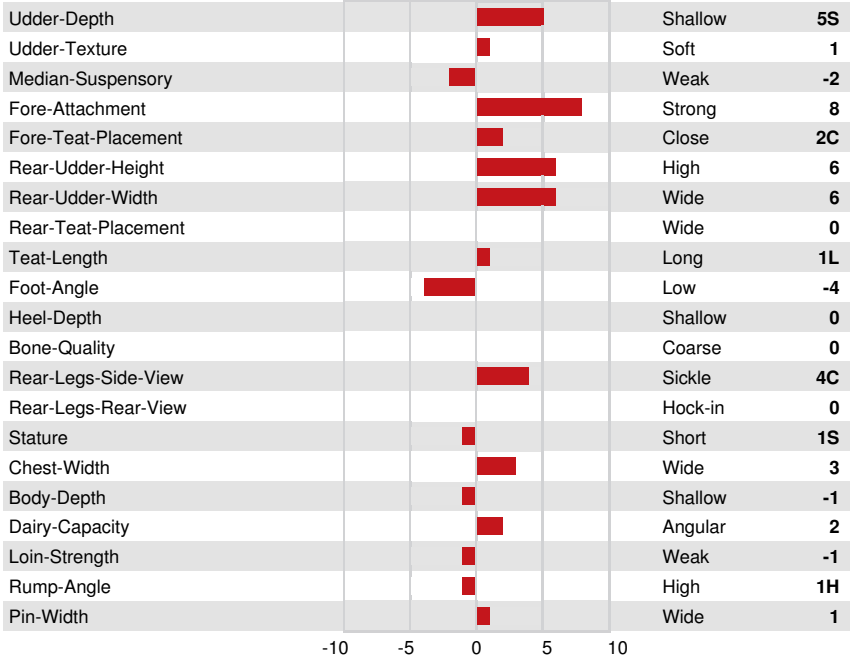

WELCOME-TEL TAOS HAYK
AOT DELUXE HI-LIGHTED VG-85-2YR-USA
C-HAVEN POSITIVE DELUXE
AOT BIGGELO HASKEL2 VG-87-3YR-USA
S-S-I DELROY BIGGELO
AOT JARED HASKEL VG-85-2YR-USA

GPA LPI +3737 PRO$ 2959

DPF RDF BLF CNF BYF MWF CVF HH1F HH2F HH3F HH4F HH5F HH6F HCDF HMWF

Reg. #: HO840M3253835796 aAa: 324156 DMS:
Born: 01/28/2023 Kappa-Casein: AB Beta-Casein: A2A2

PRODUCTION			GPA 24*APR	
Milk kg	Fat kg	Fat %	Protein kg	Protein %
685	109	+0.71	66	+0.35
Feed-Efficiency	BMR	Methane-Efficiency		
95	100	108		

HEALTH-&-REPRODUCTION		Immunity
Herd-Life	107	Calf-Immunity 97
Somatic-Cell-Score	106	Calving-Ability 104
Daughter-Fertility	106	Daughter-Calving-Ability 111
Body-Condition-Score	100	Milking-Speed 106
Mastitis-Resistance	106	Milking-Temperament 101
Lactation-Persistence	103	Metabolic-Disease-Resistance 103

CONFORMATION		GPA 24*APR	
	G Herds	G Daughters	75% Rel
Conformation	7		Dairy-Strength 2
Mammary-System	8		Rump 0
Feet-&-Legs	1		

AOT-DELUXE-HI-LIGHTED-DAM