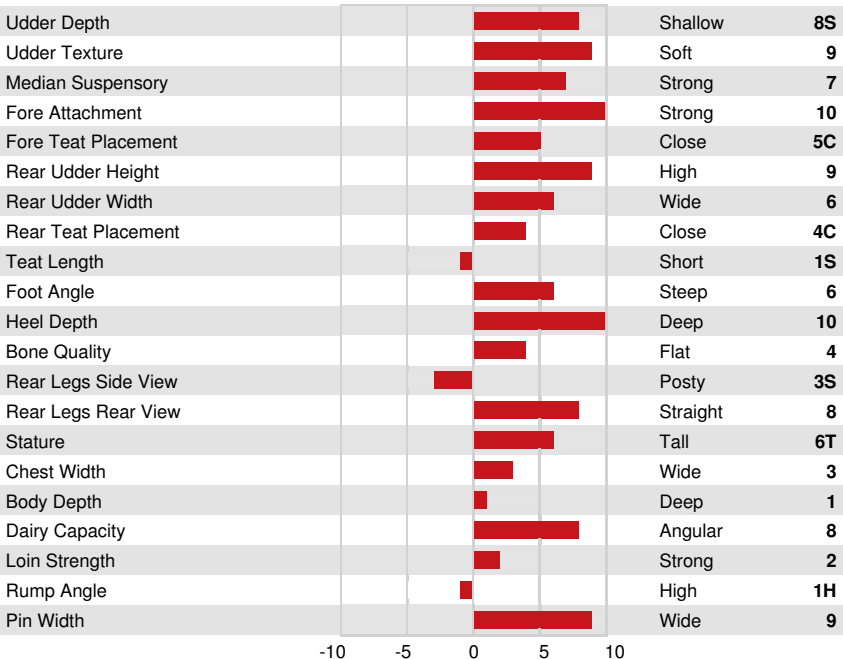

CONFORMATION		GPA 24* ^{AUG}	
Conformation	13	Dairy Strength	7
Mammary System	11	Rump	3
Feet & Legs	7		

COMESTAR LATINET PERFECT
DAM

COMESTAR LAMADONA DOORMAN
FOURTH DAM

COMESTAR LATASHA TROPIC
GRANDDAM