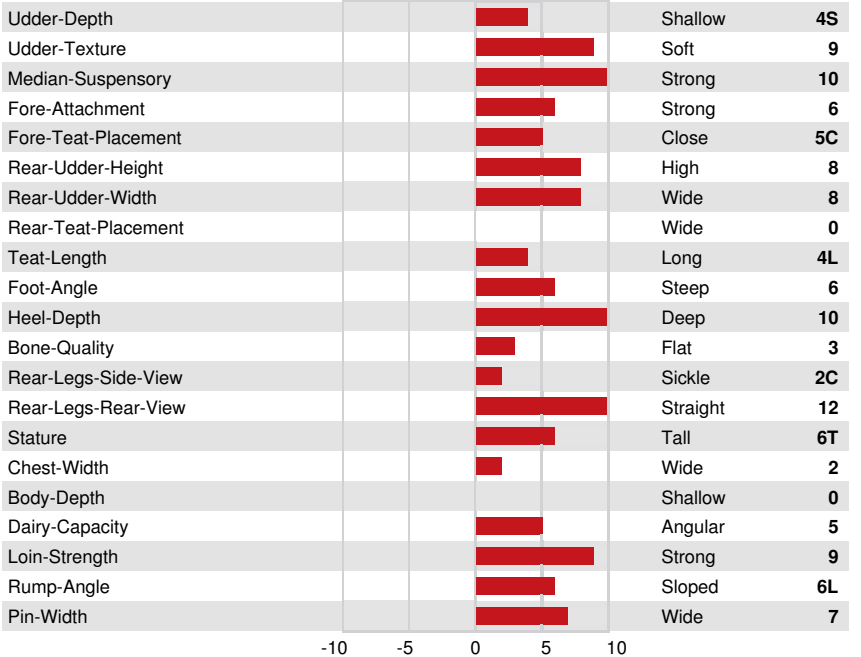

CHERRYHILL ACTIONMAN
 COMESTAR LATINET PERFECT VG-87-2YR-CAN
 SIEMERS RENGD PERFECT
 COMESTAR LATASHA TROPIC VG-88-3YR-CAN
 PEAK TROPIC
 COMESTAR LANIKE UNIX VG-88-3YR-CAN

GPA LPI +3446 PRO\$ 1686

DPF RDF BLF CNF BYF MWF CVF HH1F HH2F HH3F HH4F HH5C HH6F HCDF HMWF

CONFORMATION		GPA 24* APR	
Conformation	16	Dairy-Strength	6
Mammary-System	12	Rump	10
Feet-&-Legs	13		

COMESTAR-LAMADONA-DOORMAN-FOURTH DAM

COMESTAR-LATASHA-TROPIC-GRANDDAM

COMESTAR-LATASHA-TROPIC-GRANDDAM