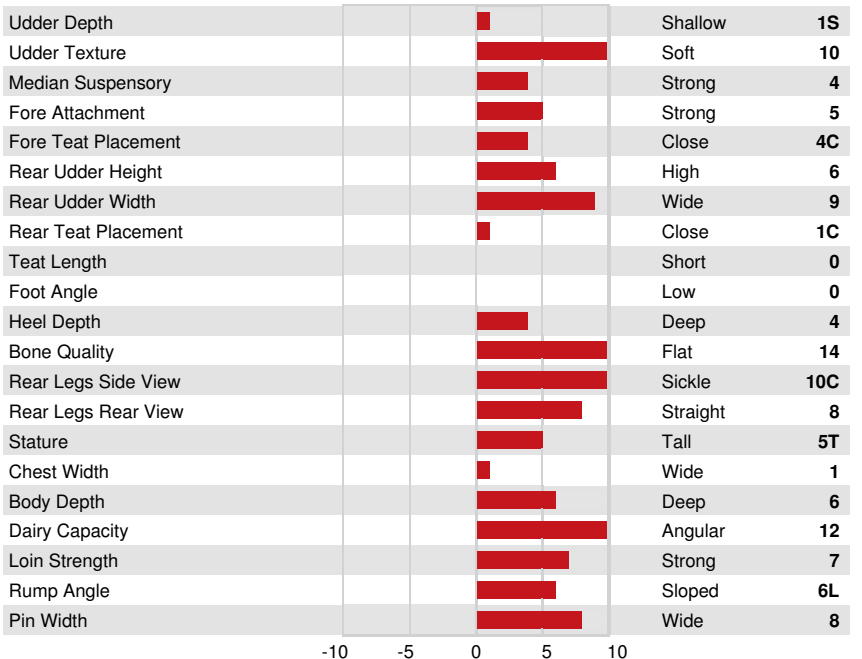

HIGHERRANSOM ANGLE
FEPRO PERFECT LINDOR VG-86-2YR-CAN
SIEMERS RENGD PERFECT
FEPRO CRUSHTIME LUCKY VG-85-2YR-CAN 3*
COL DG CRUSHTIME
FEPRO KINGROYAL LIQUEUR VG-85-2YR-CAN 1*

GPA LPI +3497 PRO$ 1813

DPF RDF BLF CNF BYF CVF HH1F HH2F HH3F HH4F HH5F HH6F HCDF HMWF

Reg. #: HOCANM14259889 aAa: 342156 DMS:
Born: 03/09/2023 Kappa Casein: AB Beta Casein: A2A2

PRODUCTION			GPA 24*DEC	
Milk kg	Fat kg	Fat %	Protein kg	Protein %
756	83	+0.46	42	+0.13
Feed Efficiency	BMR	Methane Efficiency		
100	97	101		

HEALTH & REPRODUCTION		Immunity	96
Herd Life	100	Calf Immunity	99
Somatic Cell Score	96	Calving Ability	98
Daughter Fertility	98	Daughter Calving Ability	103
Body Condition Score	92	Milking Speed	103
Mastitis Resistance	97	Milking Temperament	103
Lactation Persistence	100	Metabolic Disease Resistance	95

CONFORMATION		GPA 24*DEC	
G Herds	G Daughters	77% Rel	
Conformation	15	Dairy Strength	11
Mammary System	9	Rump	8
Feet & Legs	14		

FEPRO PERFECT LINDOR
DAM