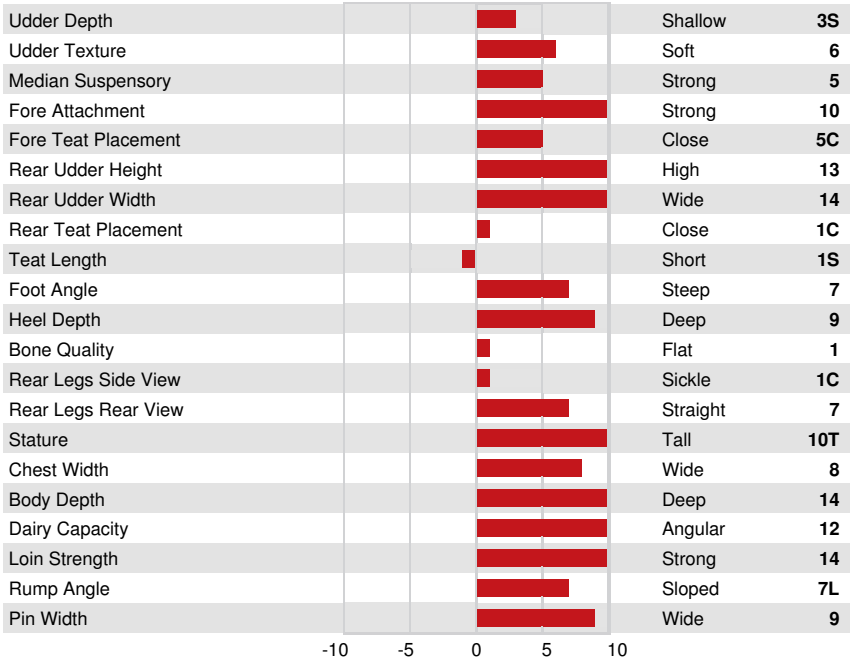

MB-LUCKYLADY BULLSEYE
MYSTIQUE LAMBDA ANIS EX-93-6YR-CAN 3*
FARNEAR DELTA-LAMBDA
MYSTIQUE EXTREME ABRICOT EX-94-4E-CAN 8*
SILVERRIDGE V EXTREME
MYSTIQUE MCCUTCHEN APRIL EX-93-2E-USA 3*

GPA LPI +3373 PRO$ 1055

DPF RDF BLF CNF BYF MWF CVF HH1F HH2F HH3F HH4F HH5F HH6F HCDF HMWF

Reg. #: HOCANM14259876 aAa: 321546 DMS: 234,246
Born: 03/05/2023 Kappa Casein: BB Beta Casein: A2A2

PRODUCTION			GPA 24*DEC	
G Herds	G Daughters	83% Rel		
Milk kg 382	Fat kg 55	Fat % +0.34	Protein kg 37	Protein % +0.20
Feed Efficiency 98	BMR 89	Methane Efficiency 96		

HEALTH & REPRODUCTION		Immunity	86
Herd Life	100	Calf Immunity	95
Somatic Cell Score	99	Calving Ability	98
Daughter Fertility	95	Daughter Calving Ability	93
Body Condition Score	99	Milking Speed	96
Mastitis Resistance	100	Milking Temperament	101
Lactation Persistence	101	Metabolic Disease Resistance	102

CONFORMATION		GPA 24*DEC	
G Herds	G Daughters	81% Rel	
Conformation	17	Dairy Strength	15
Mammary System	12	Rump	12
Feet & Legs	9		

MYSTIQUE LAMBDA ANIS
DAM