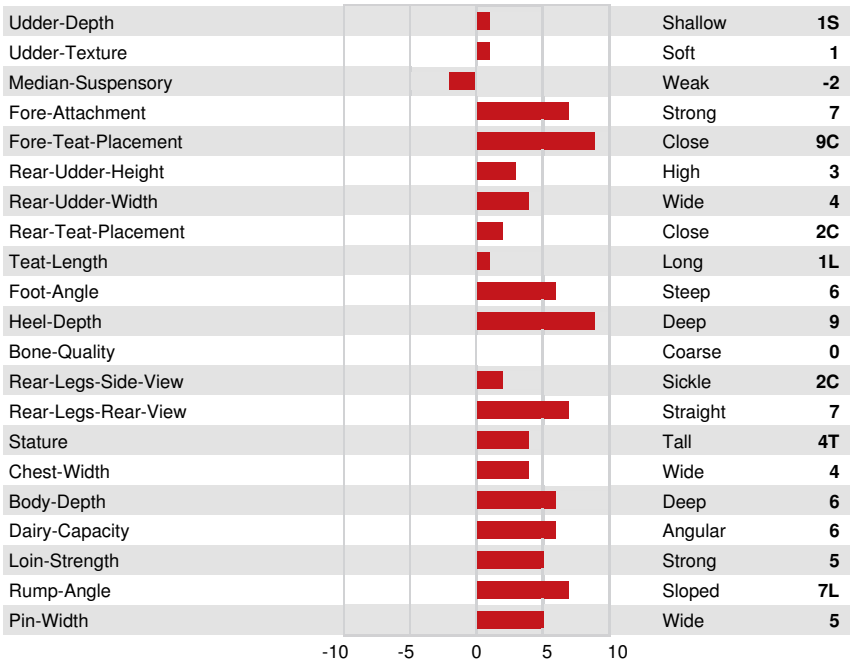

CONFORMATION		GPA 24* APR
Conformation	10	Dairy-Strength 8
Mammary-System	5	Rump 8
Feet-&-Legs	10	

PROGENESIS-TOPNOTCH-MACIE-THIRD DAM

PROGENESIS-DUKE-MELEE-FOURTH DAM

PEAK-BOMBERO-MAXIMA-FIFTH DAM