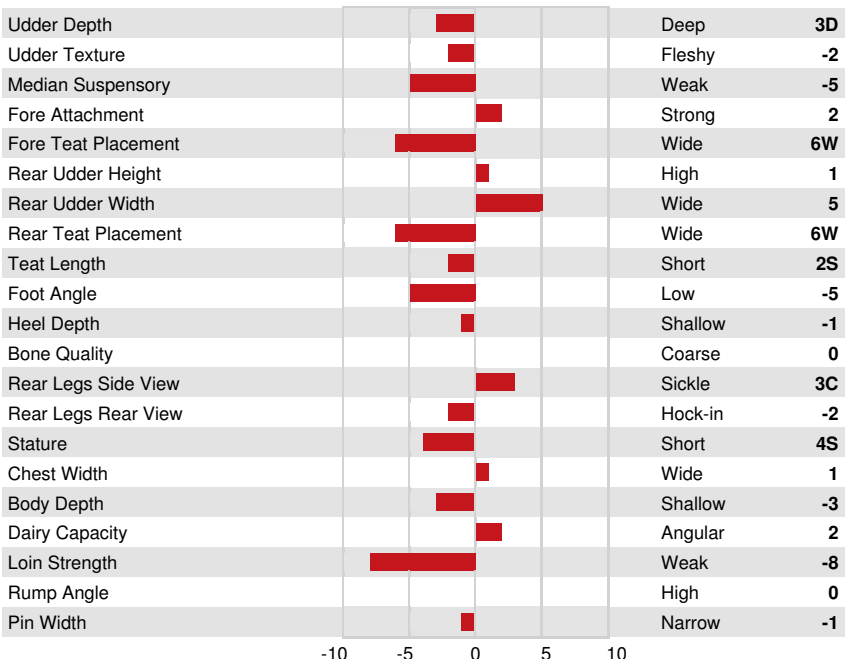

WELCOME-TEL TAOS HAYK
 PINE-TREE 8418 DELU 9104
 C-HAVEN POSITIVE DELUXE
 PINE-TREE 7593 PURS 8418 GP-84-2YR-USA
 PINE-TREE-I PURSUIT
 PINE-TREE ERA ACHIE 7593 GP-82-3YR-USA

GPA LPI +3527 PRO\$ 2784

DPF RDF BLF CNF BYF MWF CVF HH1F HH2F HH3F HH4F HH5F HH6F HCDF HMWF

CONFORMATION		GPA 24*APR	
		76% Rel	
Conformation	-1	Dairy Strength	-1
Mammary System	0	Rump	-4
Feet & Legs	-1		

SANDY-VALLEY MORGAN ERA
 FOURTH DAM