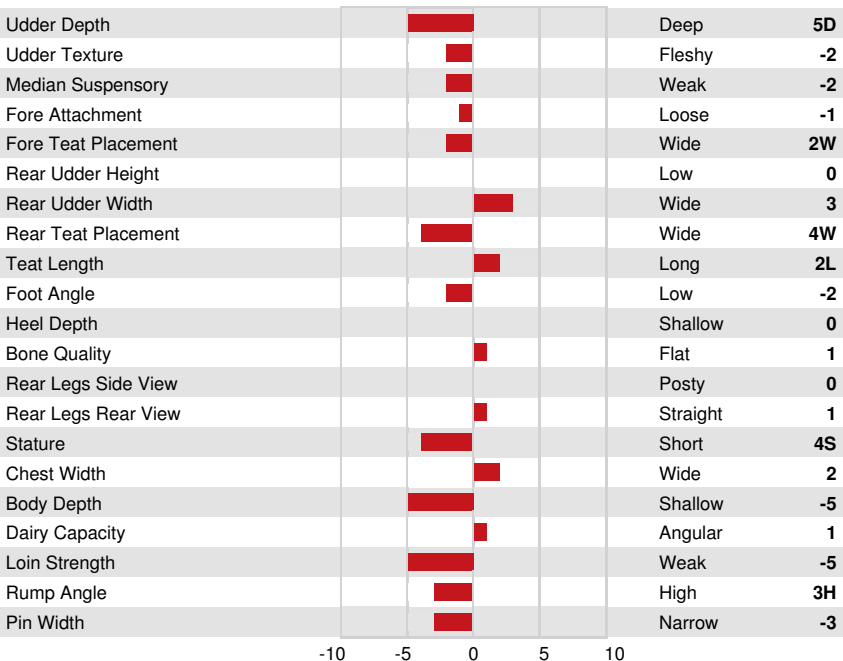

WELCOME-TEL TAOS HAYK
 SANDY-VALLEY MONDAY
 RMD-DOTTERER SSI GAMEDAY
 SANDY-VALLEY EVERYMOMENT
 BOMAZ MONTREAL
 SANDY-VALLEY EVERYREASON VG-88-5YR-USA

GPA LPI +3748 PRO\$ 2983

DPF RDF BLF BYF MWF CVF HH1F HH2F HH3F HH4F HH5F HH6F HCDF HMWF

CONFORMATION			G Herds		G Daughters		75% Rel		GPA 24*APR	
Conformation	-1	Dairy Strength	-1							
Mammary System	0	Rump	-4							
Feet & Legs	2									

SANDY-VALLEY EVERYREASON
 THIRD DAM

SANDY-VALLEY MORGAN ERA
 FIFTH DAM