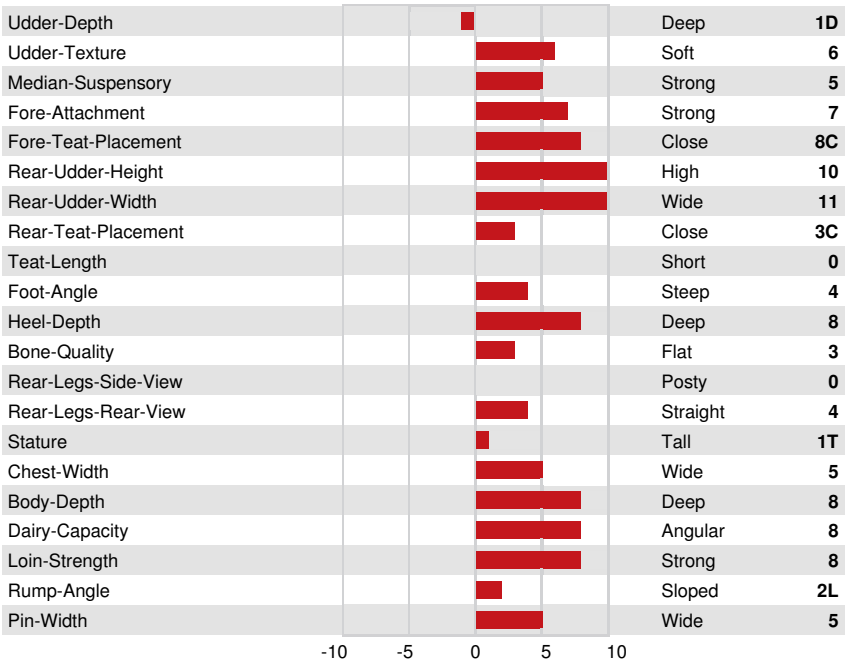

MB-LUCKYLADY BULLSEYE
 PROGENESIS HIGHJUMP LEADER VG-87-3YR-CAN
 AOT HIGHJUMP
 PEAK ROBERT LAINEY GP-80-2YR-CAN
 SCHOENE-KUH ROBERT
 BOMAZ OUTSIDERS 7727

GPA LPI +3621 PRO\$ 1959

DPF RDF BLF CNF BYF MWF CVF HH1F HH2F HH3F HH4F HH5F HH6F HCDF HMWF

CONFORMATION		G Herds	G Daughters	77% Rel	GPA 24* APR	
Conformation	15	Dairy-Strength	12			
Mammary-System	10	Rump	8			
Feet-&-Legs	10					

PROGENESIS-HIGHJUMP-LEADER-DAM

PROGENESIS-HIGHJUMP-LEADER-DAM