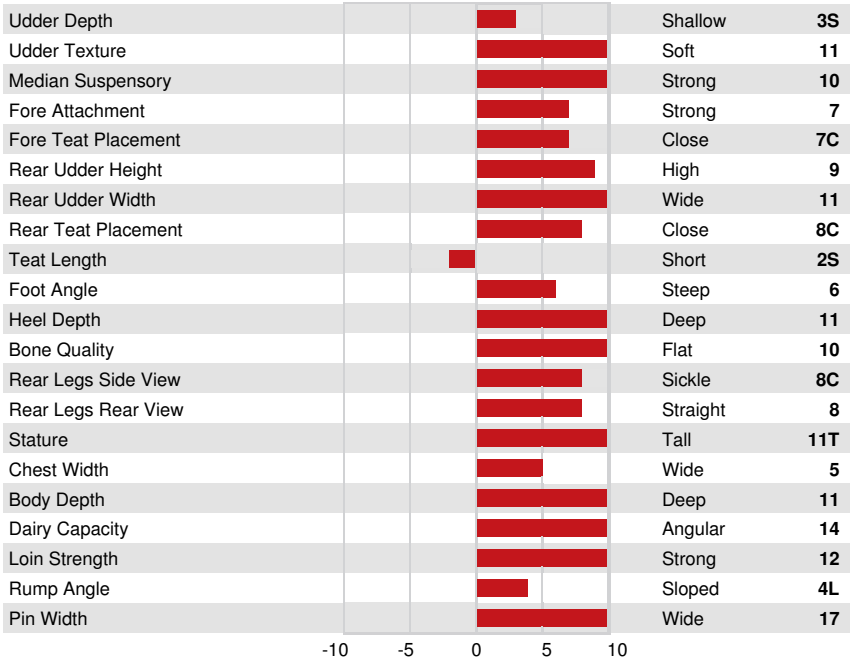

MB-LUCKYLADY BULLSEYE
FEPRO PERFECT LINDOR VG-86-2YR-CAN
SIEMERS RENG D PERFECT
FEPRO CRUSHTIME LUCKY VG-85-2YR-CAN 3*
COL DG CRUSHTIME
FEPRO KINGROYAL LIQUEUR VG-85-2YR-CAN 1*

GPA LPI +3377 PRO$ 1241

DPF RDF BLF CNF BYF MWF CVF HH1F HH2F HH3F HH4F HH5F HH6F HCDF HMWF

Reg. #: HOCANM14259750 aAa: 231465 DMS: 234,123
Born: 01/07/2023 Kappa Casein: BB Beta Casein: A2A2

PRODUCTION			GPA 24*DEC	
G Herds	G Daughters	81% Rel		
Milk kg 117	Fat kg 66	Fat % +0.54	Protein kg 25	Protein % +0.17
Feed Efficiency 94	BMR 92	Methane Efficiency 96		

HEALTH & REPRODUCTION		Immunity	90
Herd Life	100	Calf Immunity	102
Somatic Cell Score	97	Calving Ability	97
Daughter Fertility	100	Daughter Calving Ability	99
Body Condition Score	93	Milking Speed	103
Mastitis Resistance	97	Milking Temperament	103
Lactation Persistence	97	Metabolic Disease Resistance	99

CONFORMATION		GPA 24*DEC	
G Herds	G Daughters	78% Rel	
Conformation	17	Dairy Strength	14
Mammary System	9	Rump	14
Feet & Legs	14		

FEPRO PERFECT LINDOR
DAM