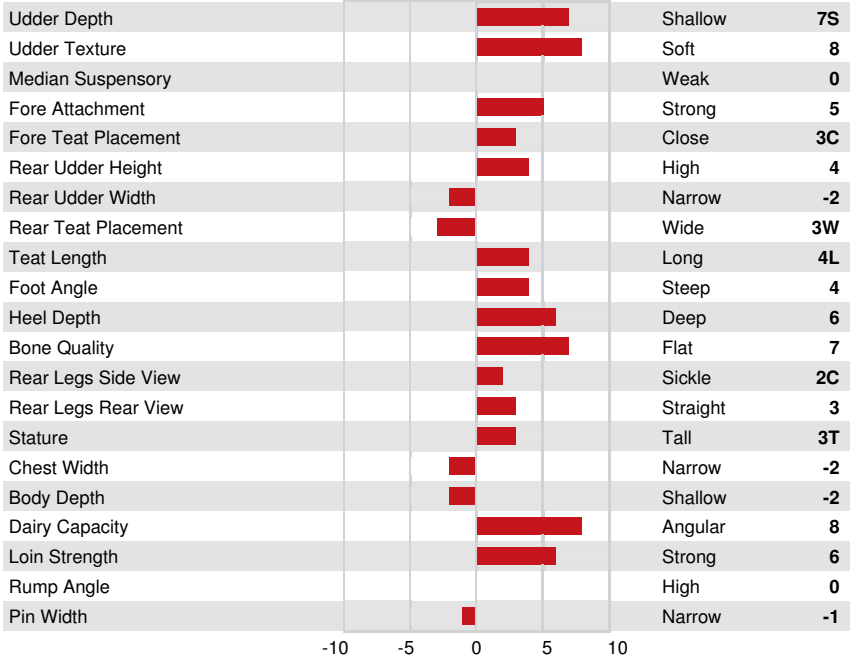

STANTONS REMOVER PP
PROGENESIS MONTB ENERGIZER P VG-85-3YR-CAN
PROGENESIS MONTBLANC
SCENERY-VIEW SIMPLI EVE-RED VG-85-3YR-CAN
HOLYLAND SIMPLICITY-P-RC
SCENERY-VIEW CRYSTAL VG-88-3YR-USA

GPA LPI +3530 PRO$ 2316

DPF RDF BLF BYF MWF CVF HH1F HH2F HH3F HH4F HH5F HH6F HCDF HMWF

Reg. #: HOCANM14259660 aAa: 234165 DMS:
Born: 11/22/2022 Kappa Casein: AB Beta Casein: A1A2

PRODUCTION			G Herds	G Daughters	83% Rel	GPA 24*DEC	
Milk kg	Fat kg	Fat %				Protein kg	Protein %
1234	114	+0.54				59	+0.12
Feed Efficiency	BMR	Methane Efficiency					
97	102	99					

HEALTH & REPRODUCTION			Immunity 98	
Herd Life	103	Calf Immunity	92	
Somatic Cell Score	98	Calving Ability	103	
Daughter Fertility	96	Daughter Calving Ability	105	
Body Condition Score	96	Milking Speed	106	
Mastitis Resistance	99	Milking Temperament	103	
Lactation Persistence	101	Metabolic Disease Resistance	99	

CONFORMATION			G Herds	G Daughters	80% Rel	GPA 24*DEC	
Conformation	9	Dairy Strength			5		
Mammary System	7	Rump			3		
Feet & Legs	9						

PROGENESIS MONTB ENERGIZER P
DAM