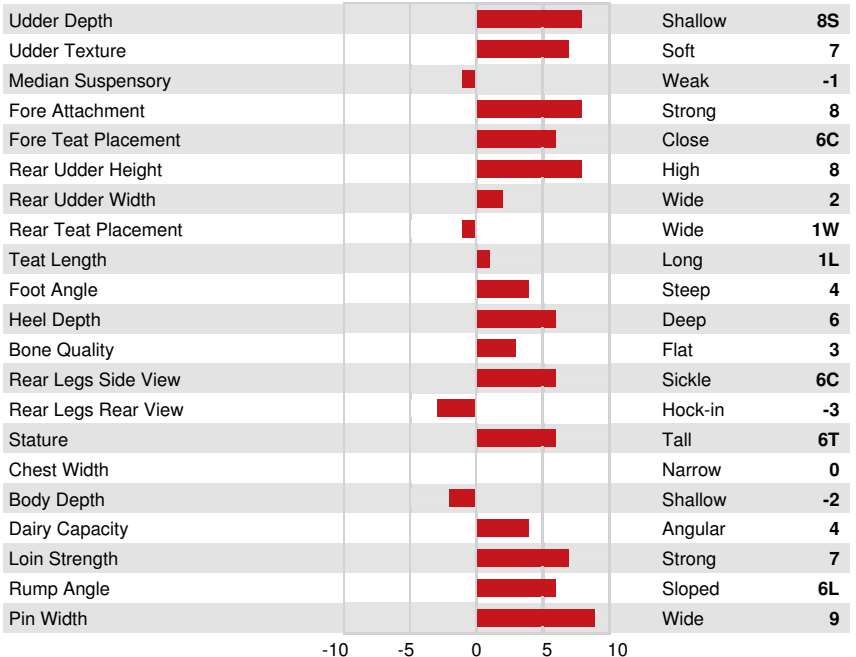

3STAR OH RANGER RED
FEPRO SPEEDUP LIME P GP-83-2YR-CAN
DUDOC SPEEDUP P
FEPRO CRUSHTIME LUCKY VG-85-2YR-CAN 1*
COL DG CRUSHTIME
FEPRO KINGROYAL LIQUEUR VG-85-2YR-CAN 1*

GPA LPI +3293 PRO$ 1563

DPF RDC BLF CNF BYF MWF CVF HH1F HH2F HH3F HH4F HH5F HH6F HCDF HMWF

Reg. #: HOCANM14259635 aAa: 243615 DMS:
Born: 11/15/2022 Kappa Casein: BB Beta Casein: A2A2

PRODUCTION			GPA 24* AUG	
G Herds	G Daughters	82% Rel		
Milk kg 254	Fat kg 26	Fat % +0.13	Protein kg 29	Protein % +0.16
Feed Efficiency 107	BMR 95	Methane Efficiency 104		

HEALTH & REPRODUCTION		Immunity	108
Herd Life	105	Calf Immunity	108
Somatic Cell Score	102	Calving Ability	98
Daughter Fertility	102	Daughter Calving Ability	107
Body Condition Score	100	Milking Speed	95
Mastitis Resistance	102	Milking Temperament	98
Lactation Persistence	98	Metabolic Disease Resistance	102

CONFORMATION		GPA 24* AUG	
G Herds	G Daughters	79% Rel	
Conformation	10	Dairy Strength	3
Mammary System	9	Rump	10
Feet & Legs	5		

BLONDIN TJR BOMBERO MAPLE
FOURTH DAM