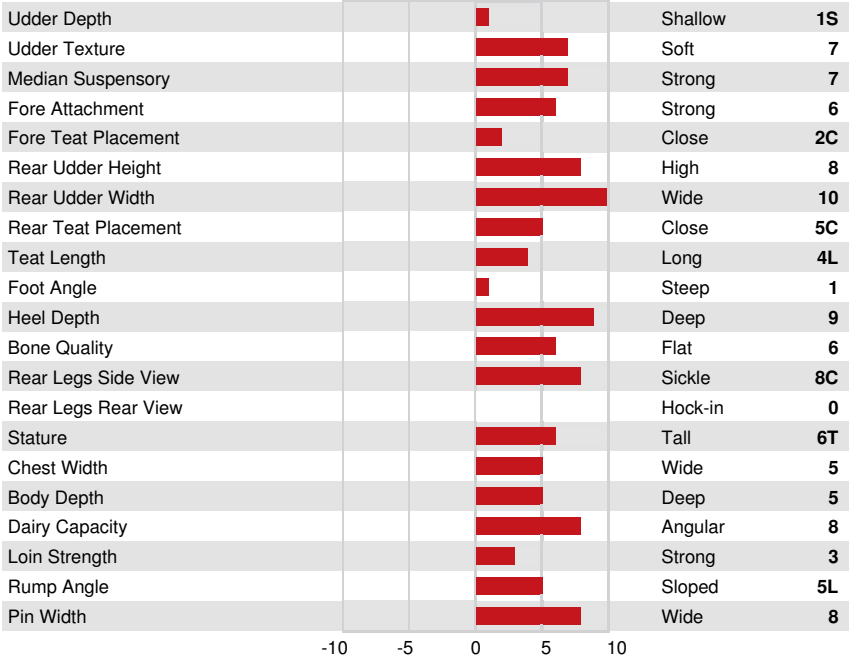

BLONDIN TJR BOMBERO MAPLE
FOURTH DAM