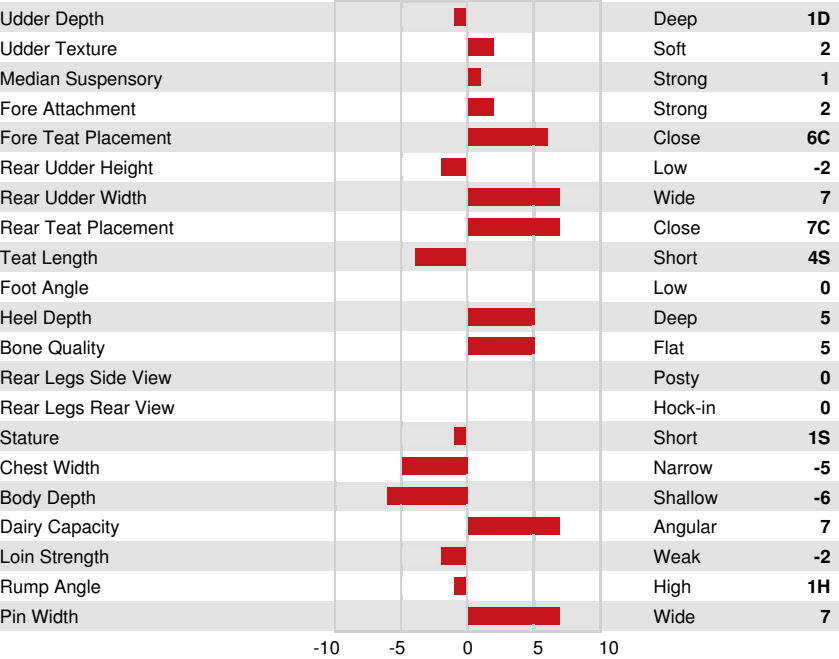

LADYS-MANOR OVERDO
PROGENESIS ZAZZLE PRESTIGE VG-85-2YR-CAN
PEAK ZAZZLE
PROGENESIS ACHIEVER PAISLEY GP-83-3YR-CAN 2*
ABS ACHIEVER
PROGENESIS GRANITE POWELL

GPA LPI +3734 PRO$ 2713

DPF MFF RDF BLF BYF MWF CVF HH1F HH2F HH3F HH4F HH5F HH6F HCDF HMWF

Reg. #: HOCANM14259574 aAa: 243615 DMS: 123,234
Born: 10/13/2022 Kappa Casein: BE Beta Casein: A1A2

PRODUCTION				G Herds	G Daughters	81% Rel	GPA 24* APR	
Milk kg	Fat kg	Fat %	Protein kg				Protein %	
1010	136	+0.82	75				+0.33	
Feed Efficiency	BMR	Methane Efficiency						
93	101	98						

HEALTH & REPRODUCTION			Immunity	97
Herd Life	105	Calf Immunity	96	
Somatic Cell Score	106	Calving Ability	107	
Daughter Fertility	105	Daughter Calving Ability	107	
Body Condition Score	95	Milking Speed	91	
Mastitis Resistance	105	Milking Temperament	97	
Lactation Persistence	102	Metabolic Disease Resistance	104	

CONFORMATION			G Herds	G Daughters	77% Rel	GPA 24* APR	
Conformation	3	Dairy Strength				0	
Mammary System	2	Rump				2	
Feet & Legs	4						

PROGENESIS ZAZZLE PRESTIGE
DAM