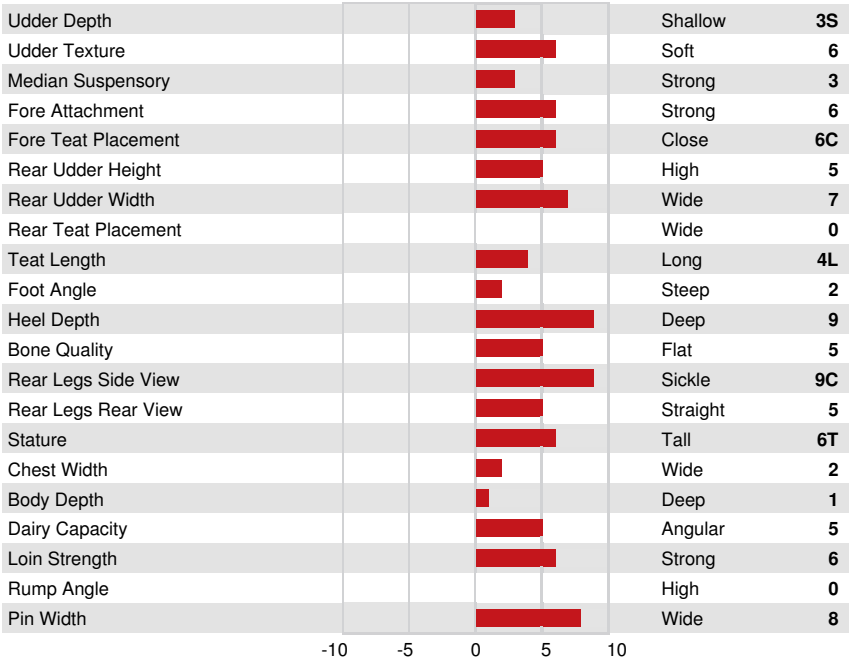

3STAR OH RANGER RED
FEPRO PERFECT LINDOR VG-86-2YR-CAN
SIEMERS RENG D PERFECT
FEPRO CRUSHTIME LUCKY VG-85-2YR-CAN
COL DG CRUSHTIME
FEPRO KINGROYAL LIQUEUR VG-85-2YR-CAN 1*

GPA LPI +3617 PRO$ 2193
DPF RDC BLF CNF BYF MWF CVF HH1F HH2F HH3F HH4F HH5F HH6F HCDF HMWF

Reg. #: HOCANM14259578 aAa: 234165 DMS:
Born: 10/17/2022 Kappa Casein: BB Beta Casein: A2A2

PRODUCTION			GPA 24* APR	
Milk kg	Fat kg	Fat %	Protein kg	Protein %
328	79	+0.57	38	+0.22
Feed Efficiency	BMR	Methane Efficiency		
101	92	103		

HEALTH & REPRODUCTION		Immunity 104
Herd Life	108	Calf Immunity 105
Somatic Cell Score	103	Calving Ability 97
Daughter Fertility	102	Daughter Calving Ability 104
Body Condition Score	100	Milking Speed 100
Mastitis Resistance	105	Milking Temperament 103
Lactation Persistence	100	Metabolic Disease Resistance 106

CONFORMATION		GPA 24* APR	
	G Herds	G Daughters	77% Rel
Conformation	12	Dairy Strength	6
Mammary System	9	Rump	6
Feet & Legs	9		

FEPRO PERFECT LINDOR
DAM