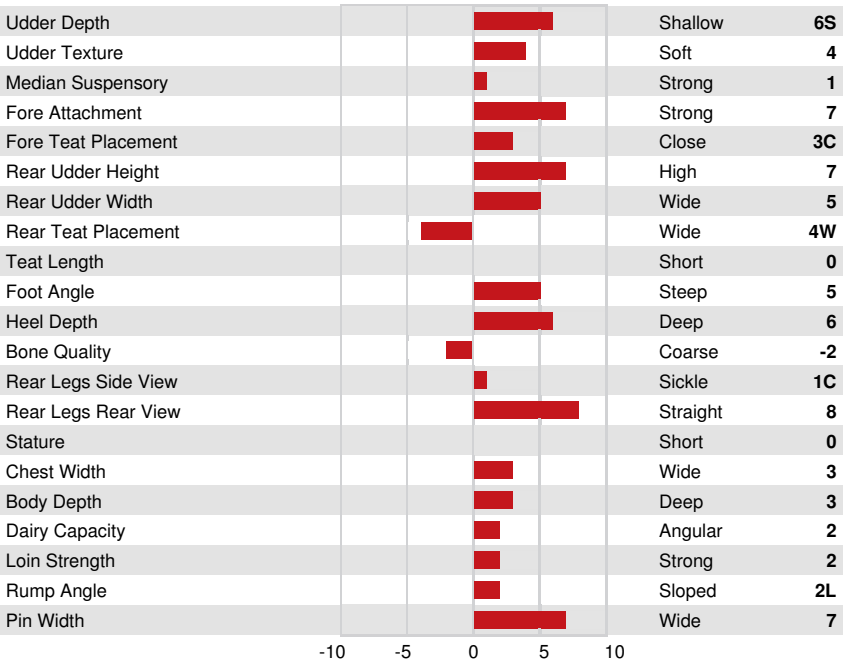

**GPA LPI +3327 PRO\$ 1596**

DPF BLF CNF BYF MWF CVF HH1F HH2F HH3F HH4F HH5F HH6F HCDF HMWF

Reg. #: HOCANM14331829 aAa: 342516 DMS:  
 Born: 07/30/2022 Kappa Casein: AB Beta Casein: A2A2

PRODUCTION			GPA 24* APR	
Milk kg	Fat kg	Fat %	Protein kg	Protein %
345	52	+0.34	31	+0.15
Feed Efficiency	BMR	Methane Efficiency		
104	95	105		

HEALTH & REPRODUCTION		Immunity
Herd Life	106	Calf Immunity 104
Somatic Cell Score	105	Calving Ability 99
Daughter Fertility	93	Daughter Calving Ability 100
Body Condition Score	102	Milking Speed 102
Mastitis Resistance	105	Milking Temperament 102
Lactation Persistence	99	Metabolic Disease Resistance 102

CONFORMATION		GPA 24* APR	
	G Herds	G Daughters	77% Rel
Conformation	11		Dairy Strength 5
Mammary System	9		Rump 4
Feet & Legs	9		

CALBRETT KINGBOY MIRANDA P  
 GRANDDAM

VOGUE LOYOLA MACY RED-PP  
 DAM

VOGUE LOYOLA MACY RED-PP  
 DAM