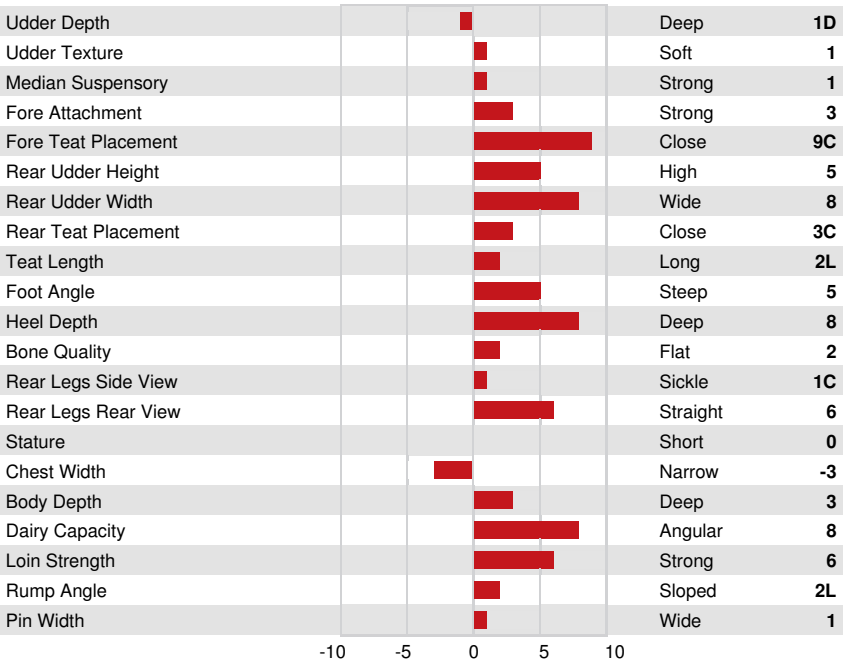

3STAR OH RANGER RED
LINDENRIGHT LAMBDA MOCHA EX-93-4YR-CAN
FARNEAR DELTA-LAMBDA
LINDENRIGHT RUBICON MOOFIA VG-89-3YR-CAN 7*
EDG RUBICON
LINDENRIGHT BRADNICK MOOVIN ON VG-87-2YR-CAN 34*

GPA LPI +3520 PRO$ 2187

DPF RDC BLF CNF BYF MWF CVF HH1F HH2F HH3F HH4F HH5F HH6F HCDF HMWF

Reg. #: HOCANM120334935 aAa: 231465 DMS:
Born: 05/29/2022 Kappa Casein: BB Beta Casein: A2A2

PRODUCTION			GPA 24* APR	
G Herds	G Daughters	82% Rel		
Milk kg	Fat kg	Fat %	Protein kg	Protein %
598	69	+0.38	50	+0.24
Feed Efficiency	BMR	Methane Efficiency		
107	97	102		

HEALTH & REPRODUCTION		Immunity	108
Herd Life	109	Calf Immunity	104
Somatic Cell Score	110	Calving Ability	102
Daughter Fertility	95	Daughter Calving Ability	103
Body Condition Score	96	Milking Speed	93
Mastitis Resistance	107	Milking Temperament	103
Lactation Persistence	101	Metabolic Disease Resistance	104

CONFORMATION		GPA 24* APR	
G Herds	G Daughters	78% Rel	
Conformation	9	Dairy Strength	5
Mammary System	6	Rump	5
Feet & Legs	9		

LINDENRIGHT GOLDWYN MYSTICAL
FOURTH DAM