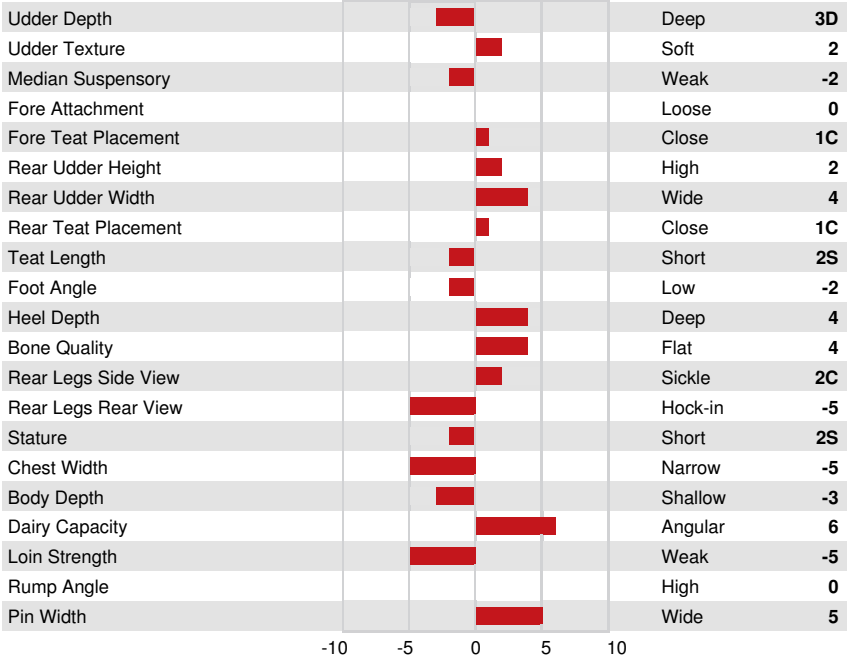

CONFORMATION		GPA 24*APR
		77% Rel
Conformation	0	Dairy Strength 0
Mammary System	0	Rump 0
Feet & Legs	1	

SANDY-VALLEY MORGAN ERA
THIRD DAM

SANDY-VALLEY PLANE SAPPHIRE
FIFTH DAM