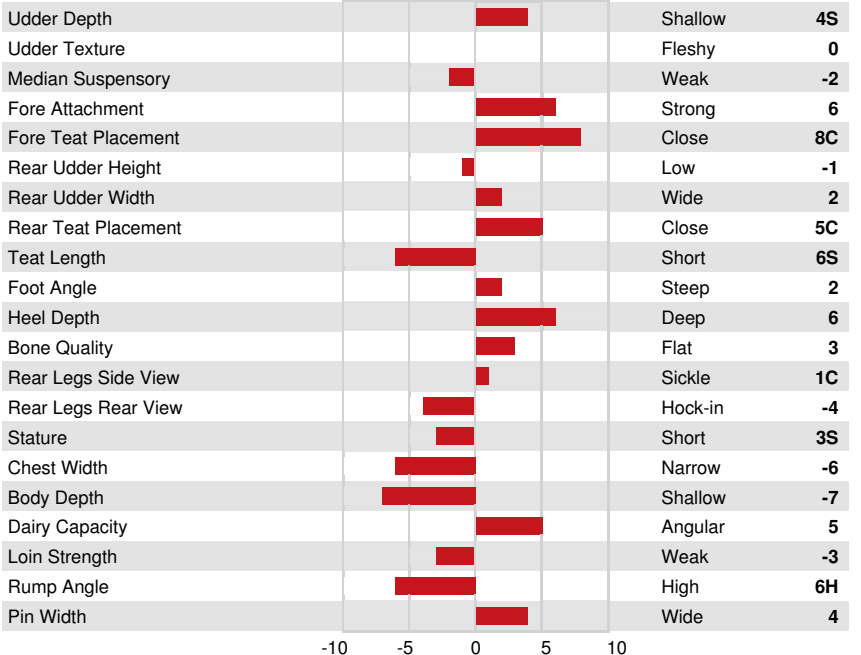

LADYS-MANOR OVERDO  
 PROGENESIS ZAZZLE PREMIUM  
 PEAK ZAZZLE  
 PROGENESIS ACHIEVER PAISLEY GP-83-3YR-CAN 2\*  
 ABS ACHIEVER  
 PROGENESIS GRANITE POWELL

**GPA LPI +3654 PRO\$ 2815**

DPF RDF BLF CNF BYF MWC CVF HH1F HH2F HH3F HH4F HH5F HH6F HCDF HMWC

CONFORMATION		GPA 24* APR	
Conformation	0	Dairy Strength	-2
Mammary System	2	Rump	-3
Feet & Legs	0		

SYNERGY RUBICON PERFECT  
 FOURTH DAM

SYNERGY UNO POT O GOLD  
 FIFTH DAM