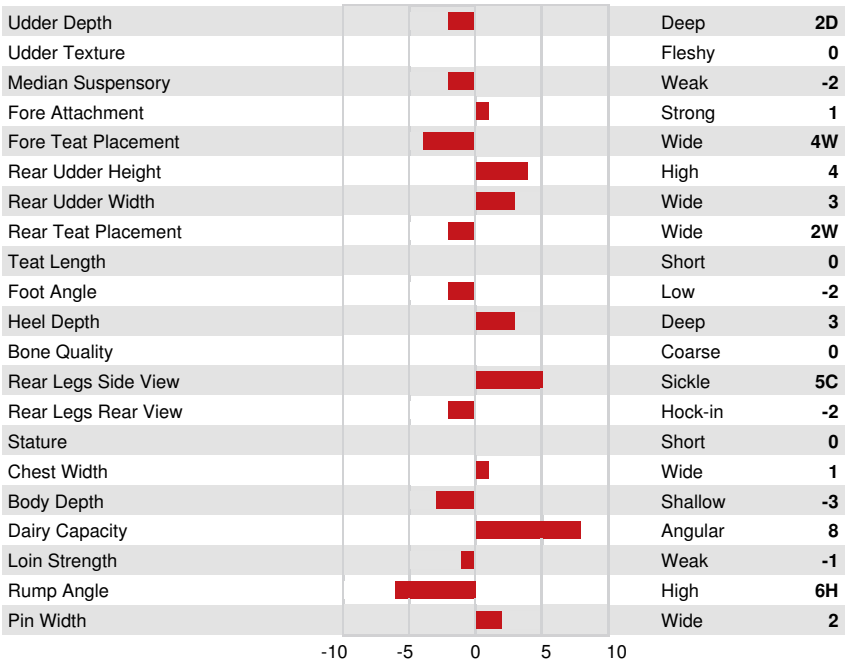

COOKIECUTTER HOLYSMOKES
 PINE-TREE 7831 LION 598 VG-86-3YR-USA
 MR T-SPRUCE FRAZZ LIONEL
 PINE-TREE 5976 PROP 7831 GP-80-2YR-USA
 PINE-TREE PROPHECY
 SANDY-VALLEY NO LIMIT VG-86-6YR-USA

GPA LPI +3668 PRO\$ 2734

CONFORMATION		GPA 24*APR	
G Herds		G Daughters	
Conformation	2	Dairy Strength	4
Mammary System	2	Rump	-2
Feet & Legs	0		

PINE-TREE 7831 LION 598
DAM

PINE-TREE MONICA PLANETA
FIFTH DAM