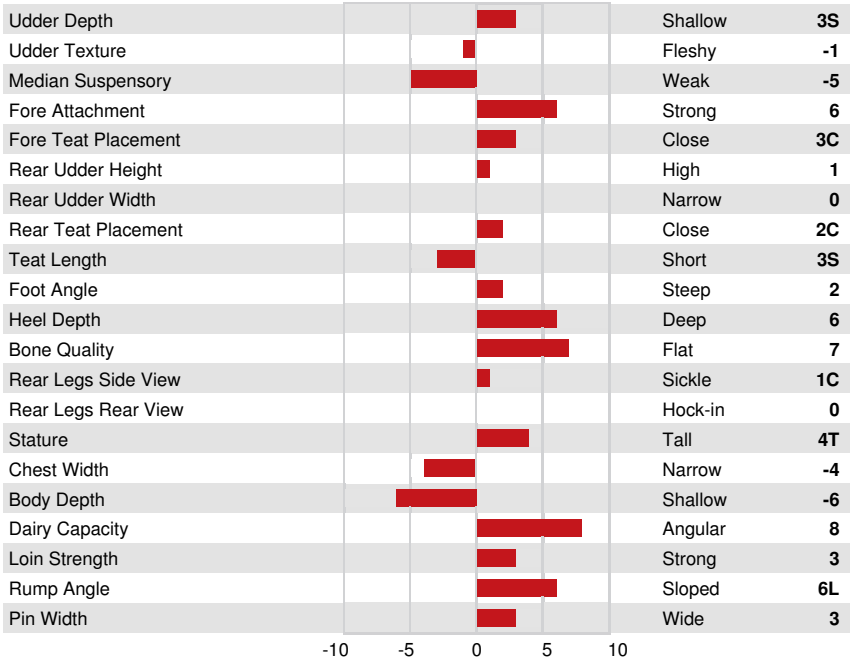

PROGENESIS JALAPENO
 PROGENESIS ZAZZLE PAIGE
 PEAK ZAZZLE
 PROGENESIS ROBERT PERTH VG-85-3YR-CAN
 SCHOENE-KUH ROBERT
 PROGENESIS GRANITE POWELL

GPA LPI +3762 PRO\$ 2905

DPF RDF BLF CNF BYF MWF CVF HH1F HH2F HH3F HH4F HH5F HH6F HCDF HMWF

CONFORMATION		GPA 24*APR	
G Herds	G Daughters	76% Rel	
Conformation	4	Dairy Strength	1
Mammary System	2	Rump	6
Feet & Legs	6		

SYNERGY RUBICON PERFECT
 FOURTH DAM

SYNERGY UNO POT O GOLD
 FIFTH DAM