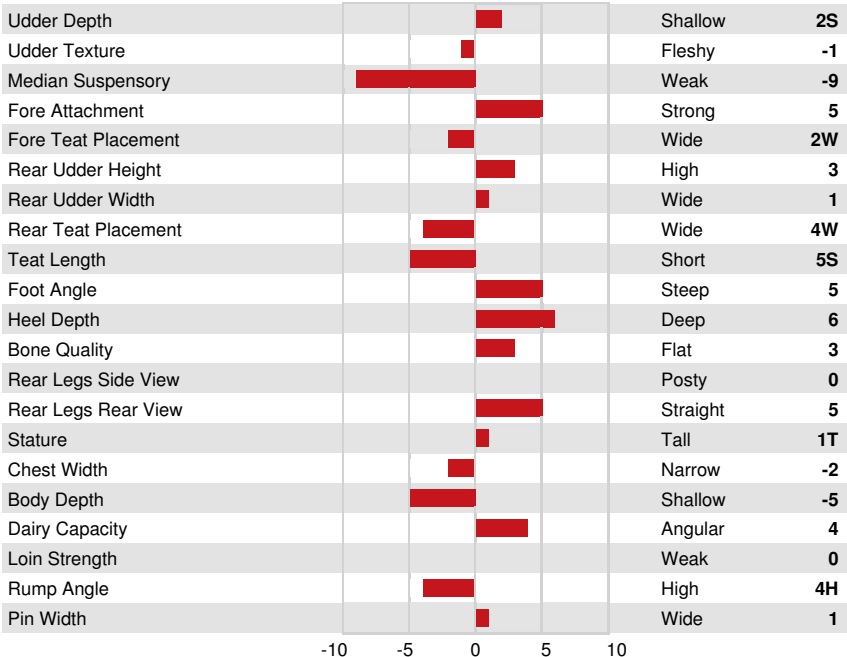

COOKIECUTTER HOLYSMOKES
PROGENESIS ZAZZLE PAIGE
PEAK ZAZZLE
PROGENESIS ROBERT PERTH VG-85-3YR-CAN
SCHOENE-KUH ROBERT
PROGENESIS GRANITE POWELL

GPA LPI +3795 PRO$ 2838

DPF RDF BLF CNF BYF MWF CVF HH1F HH2F HH3F HH4F HH5F HH6C HCDF HMWF

Reg. #: HOCANM14259282 aAa: 243615 DMS: 123,135
Born: 05/21/2022 Kappa Casein: BB Beta Casein: A2A2

PRODUCTION			GPA 24*APR	
Milk kg	Fat kg	Fat %	Protein kg	Protein %
1131	142	+0.83	90	+0.41
Feed Efficiency	BMR	Methane Efficiency		
99	101	101		

HEALTH & REPRODUCTION		Immunity	108
Herd Life	104	Calf Immunity	106
Somatic Cell Score	105	Calving Ability	104
Daughter Fertility	98	Daughter Calving Ability	104
Body Condition Score	100	Milking Speed	91
Mastitis Resistance	109	Milking Temperament	97
Lactation Persistence	103	Metabolic Disease Resistance	104

CONFORMATION		GPA 24*APR	
	G Herds	G Daughters	76% Rel
Conformation	3		Dairy Strength 0
Mammary System	1		Rump 0
Feet & Legs	8		

SYNERGY RUBICON PERFECT
FOURTH DAM