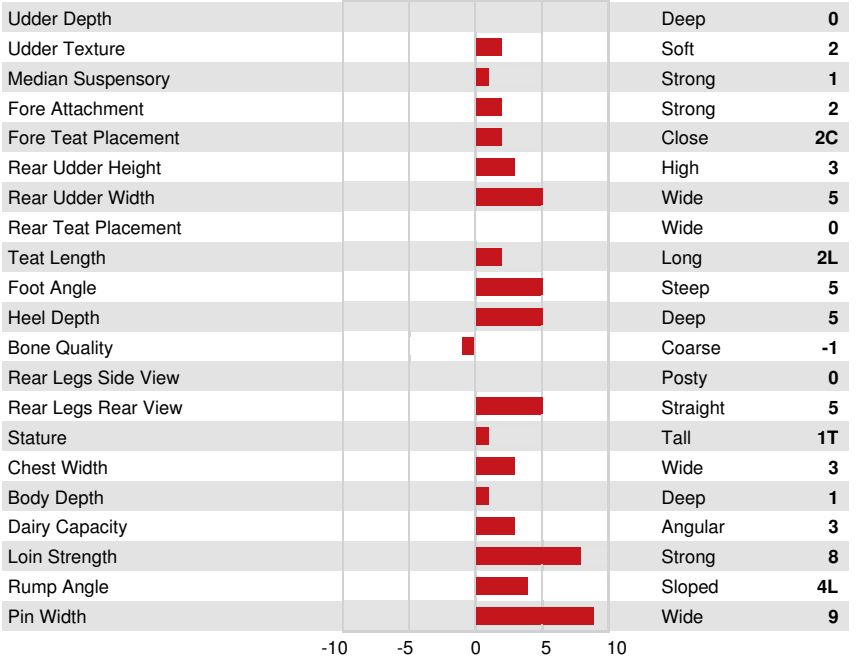

3STAR OH RANGER RED
 COMESTAR LAMAGIC IMPRESSION EX-93-4YR-CAN 1*
 MONUMENT IMPRESSION
 COMESTAR LAMADONA DOORMAN EX-94-2E-CAN 24*
 VAL-BISSON DOORMAN
 COMESTAR LAUTAMAI MAN O MAN VG-87-2YR-CAN 19*

GPA LPI +3397 PRO\$ 1731

CONFORMATION			G Herds	G Daughters	76% Rel	GPA 24* APR	
Conformation	8	Dairy Strength	5				
Mammary System	4	Rump	10				
Feet & Legs	8						

COMESTAR LAMAGIC IMPRESSION
DAM

COMESTAR LAMAGIC IMPRESSION
DAM