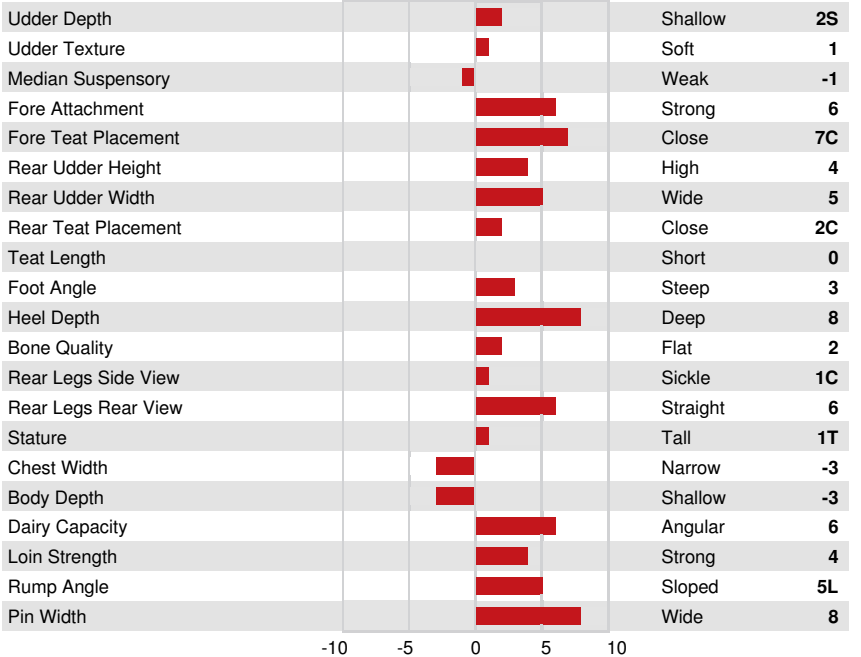

3STAR OH RANGER RED
 SIEMERS LMDA PARIS 27856 EX-91-4YR-USA GMD DOM
 FARNEAR DELTA-LAMBDA
 SIEMERS DENVER PARIS EX-91-4YR-USA GMD DOM
 MR MOGUL DENVER 1426
 QUALITY TANGO PARIS VG-86-2YR-USA

GPA LPI +3650 PRO\$ 2660

CONFORMATION		GPA 24*APR	
G Herds	G Daughters	78% Rel	
Conformation	8	Dairy Strength	2
Mammary System	6	Rump	7
Feet & Legs	8		

SIEMERS LMDA PARIS 27856
DAM

SIEMERS DENVER PARIS
GRANDDAM

RANSOM-RAIL FACEBK PARIS
FOURTH DAM