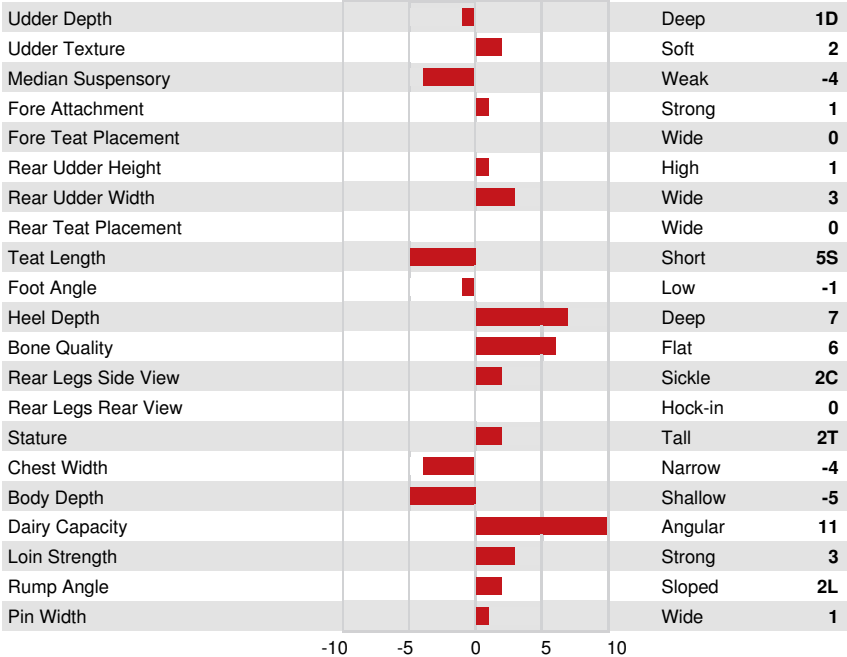

COOKIECUTTER HOLYSMOKES
 PEAK ZAZZLE DINAMILK
 PEAK ZAZZLE
 ELM-J DINALEE
 MR RUBICON DYNASTY
 C-HAVEN JOSUPER 2678 VG-87-4YR-USA

GPA LPI +3737 PRO\$ 2890

DPF RDF BLF CNF BYF MWF CVF HH1F HH2F HH3F HH4F HH5F HH6F HCDF HMWF

CONFORMATION		G Herds	G Daughters	76% Rel	GPA 24*APR	
Conformation	2	Dairy Strength	3			
Mammary System	-1	Rump	3			
Feet & Legs	5					

LADYS-MANOR S DAHLIA
 FIFTH DAM